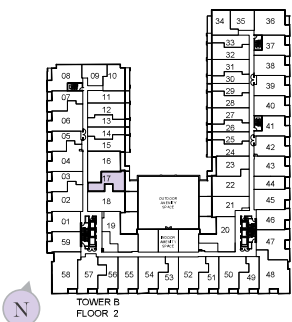

# York

1 BEDROOM 644 SQ. FT.

All dimensions, specifications and drawings are approximate. Plans may be mirror image. Window sizes may vary on different floors. Furniture not included. Actual square footage may vary from the stated floor plan. E. & O.E. July 2021.