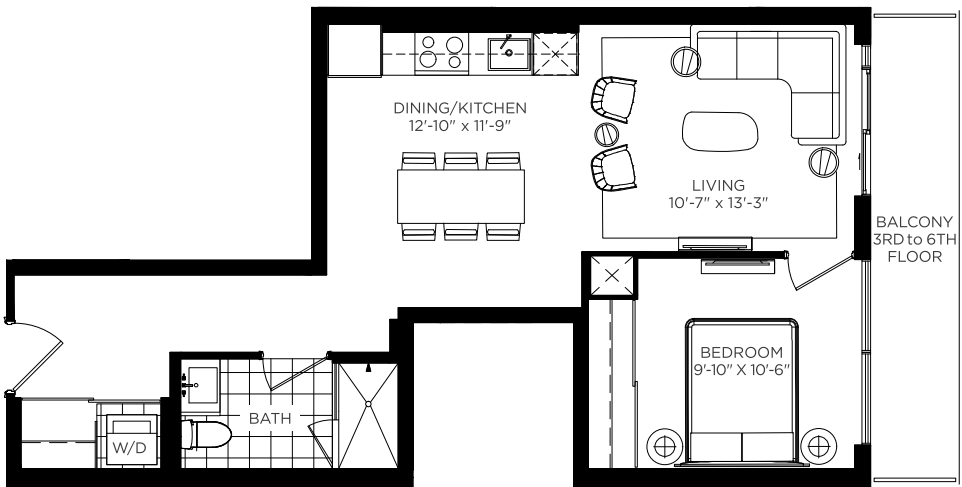

# York

1 BEDROOM 644 SQ. FT.

All dimensions, specifications and drawings are approximate. Plans may be mirror image. Window sizes may vary on different floors. Furniture not included. Actual square footage may vary from the stated floor plan. E. & O.E. July 2021.