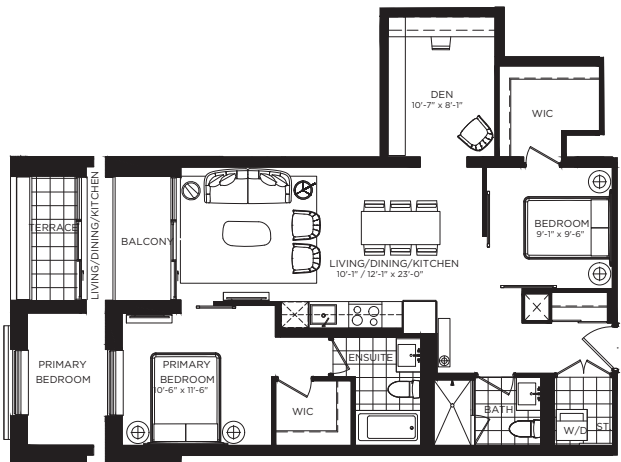

Union Mews

2 BEDROOM + DEN 941 SQ. FT.

2nd FLOOR

UNIT 4