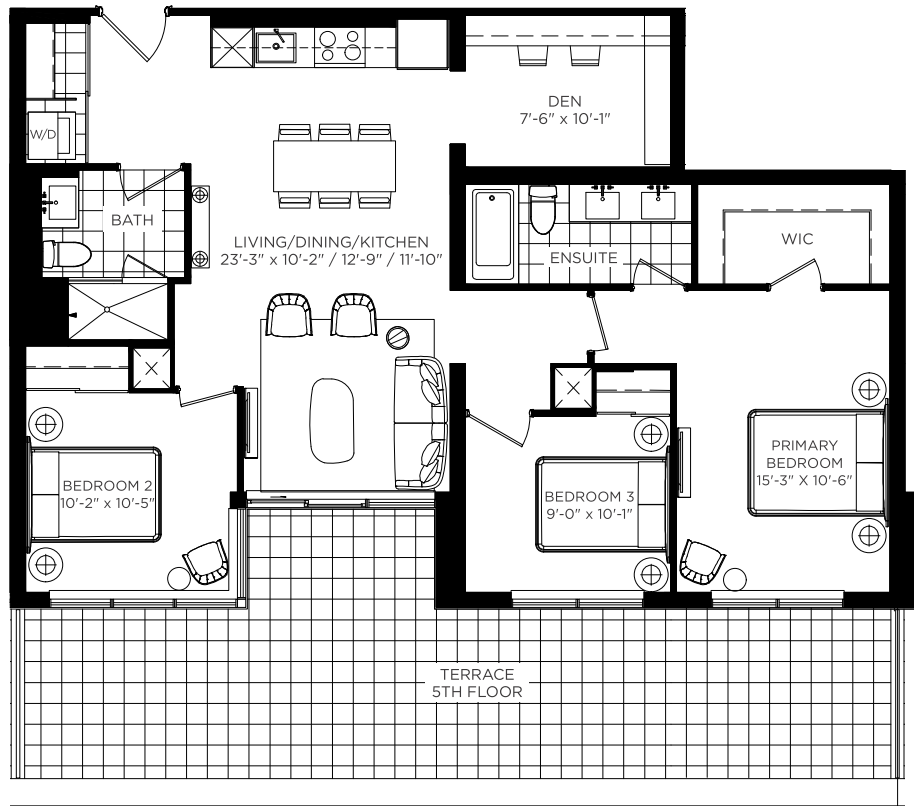

Sussex

3 BEDROOM + DEN 1146 SQ. FT.