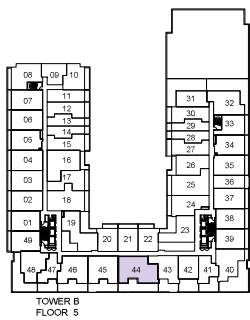

Sussex

3 BEDROOM + DEN 1146 SQ. FT.