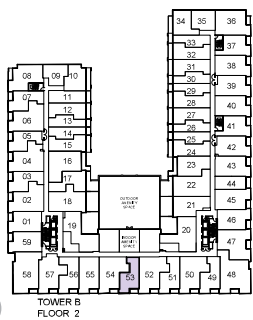

Russell

1 BEDROOM + DEN 651 SQ. FT.