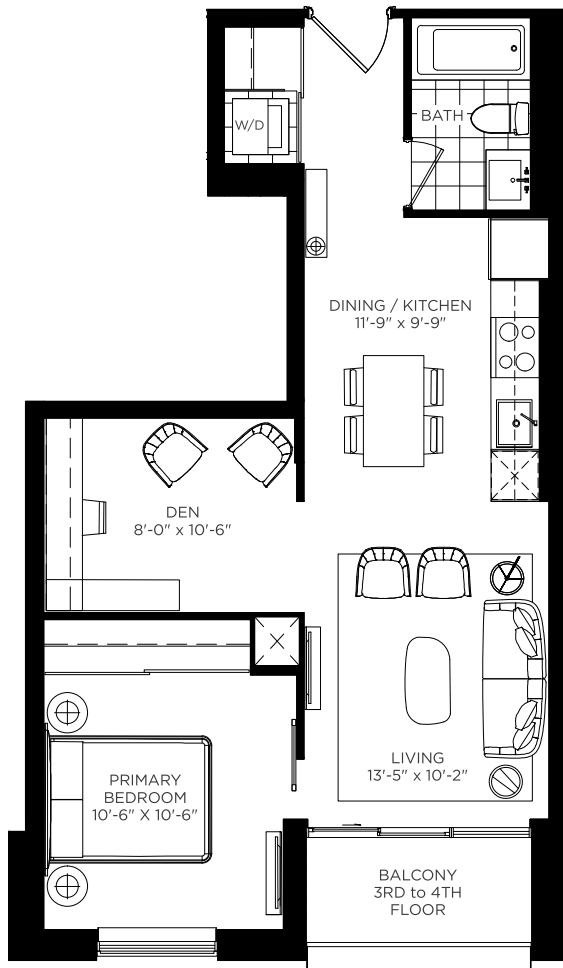

Russell

1 BEDROOM + DEN 651 SQ. FT.