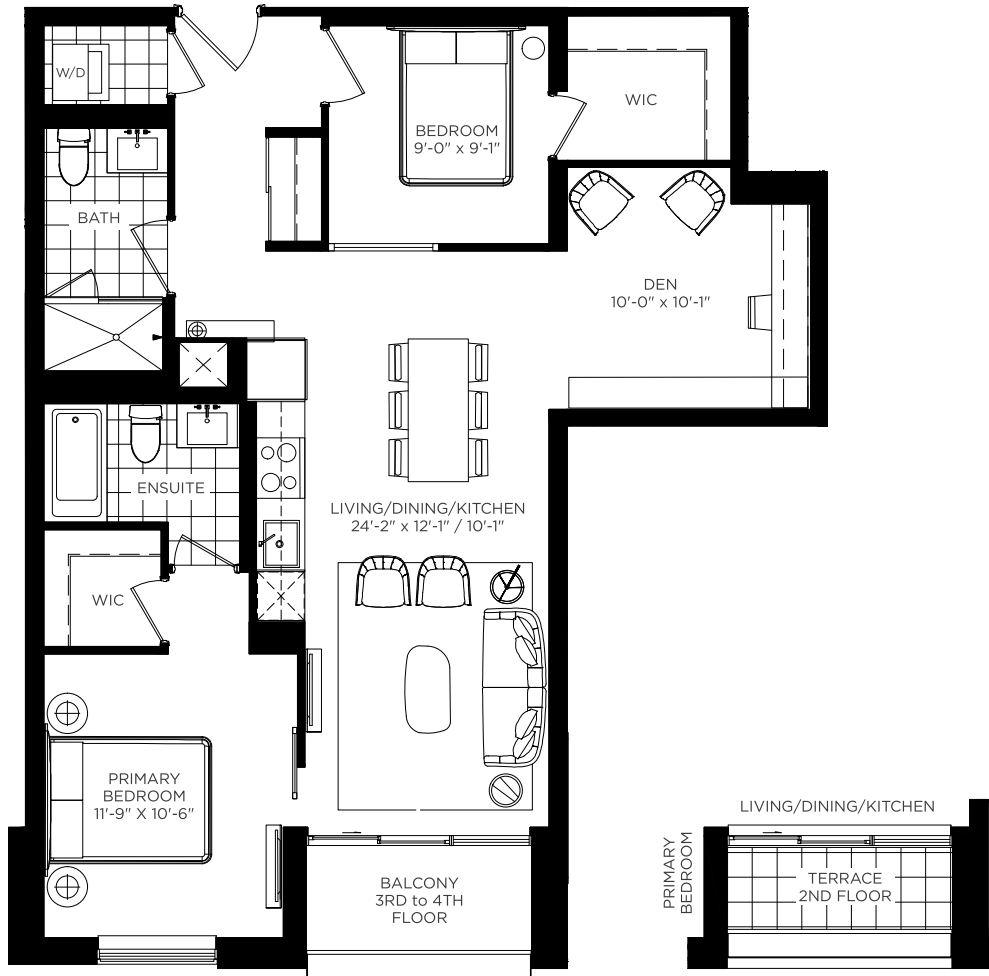

Oakley

2 BEDROOM + DEN 972 SQ. FT.