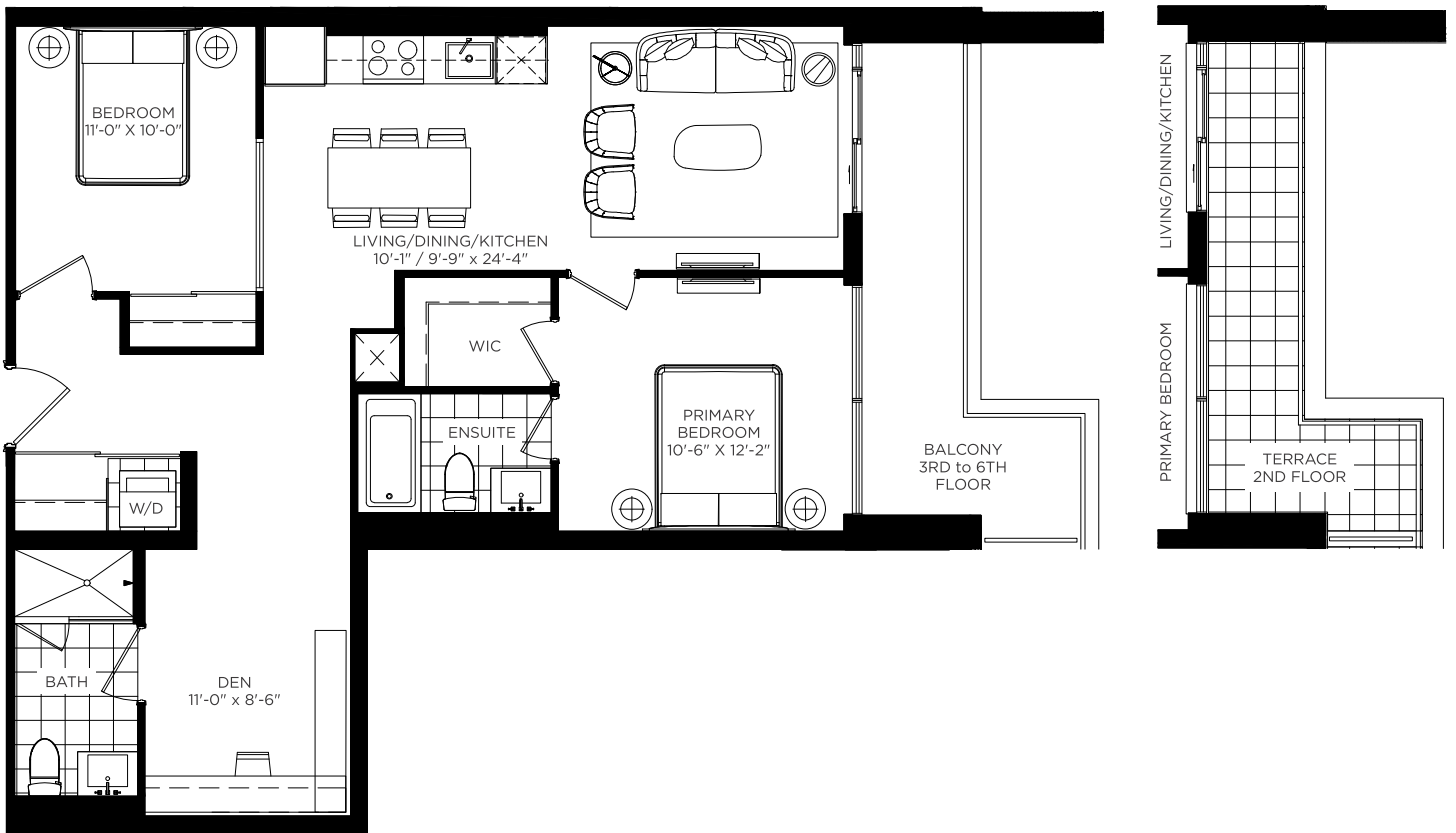

Newcastle

2 BEDROOM + DEN 938 SQ. FT.