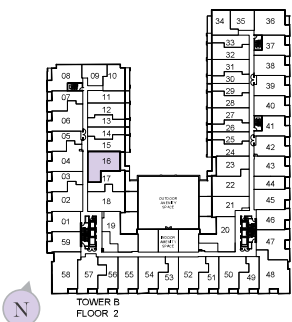

Newcastle

2 BEDROOM + DEN 938 SQ. FT.