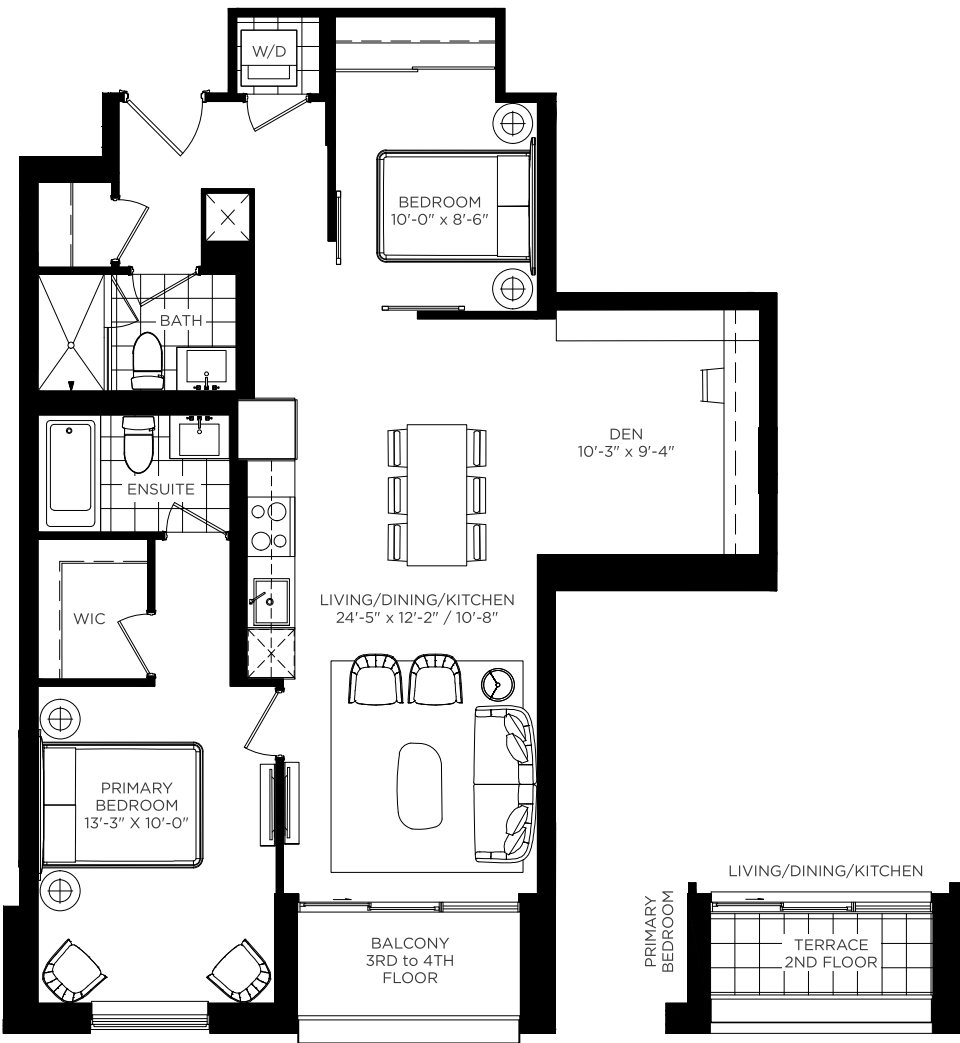

Finchley

2 BEDROOM + DEN 938 SQ. FT.