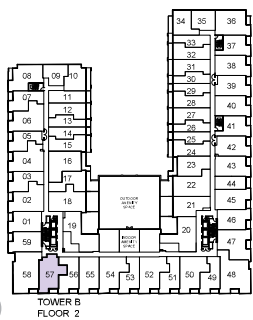

Finchley

2 BEDROOM + DEN 938 SQ. FT.