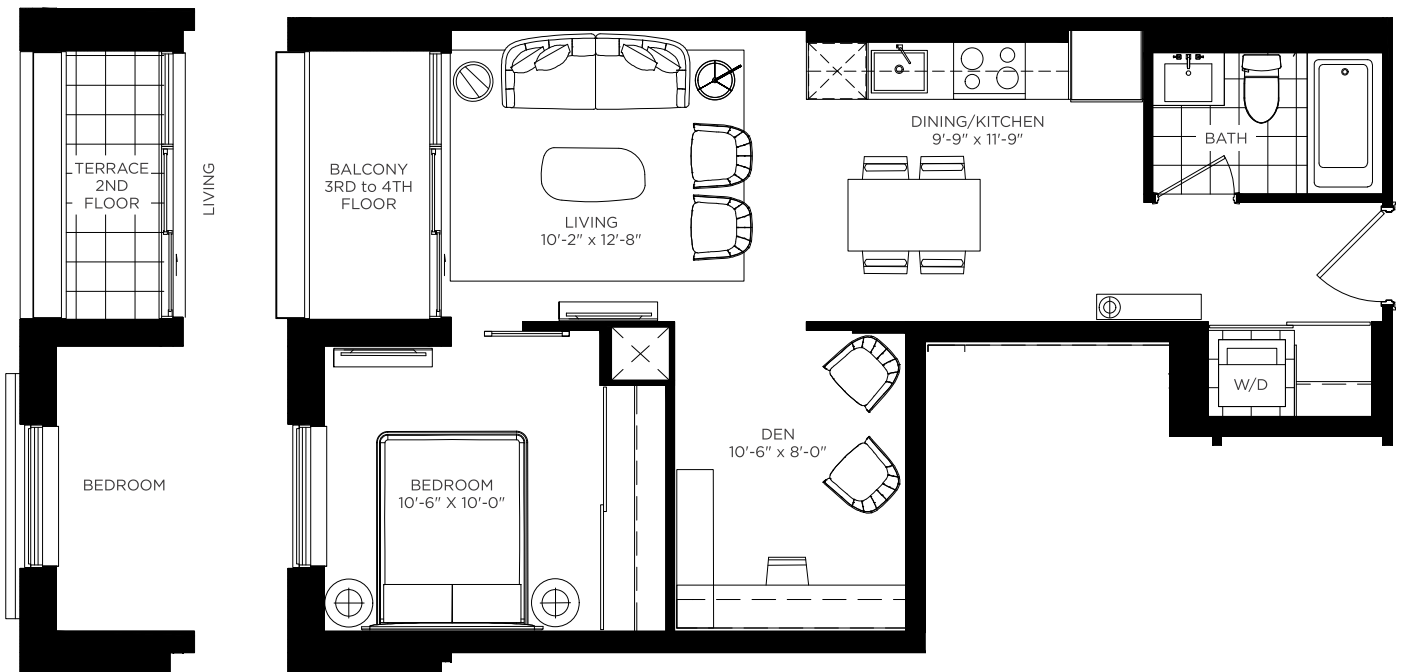

Duke

1 BEDROOM + DEN 631 SQ. FT.

All dimensions, specifications and drawings are approximate. Plans may be mirror image. Window sizes may vary on different floors. Furniture not included. Actual square footage may vary from the stated floor plan. E. & O.E. July 2021.