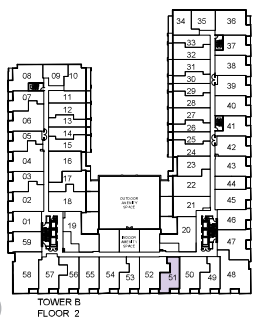

Blake Road

1 BEDROOM + DEN 654 SQ. FT.