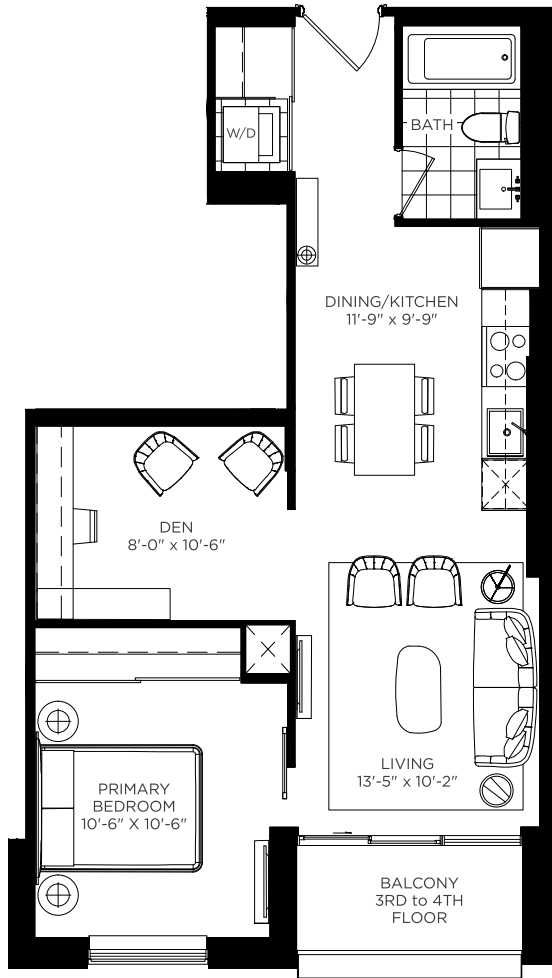

Blake Road

1 BEDROOM + DEN 654 SQ. FT.