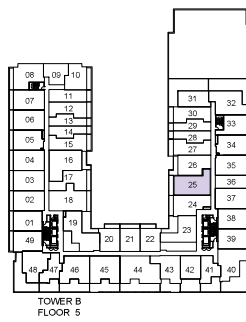

Bevil

2 BEDROOM + DEN 946 SQ. FT.