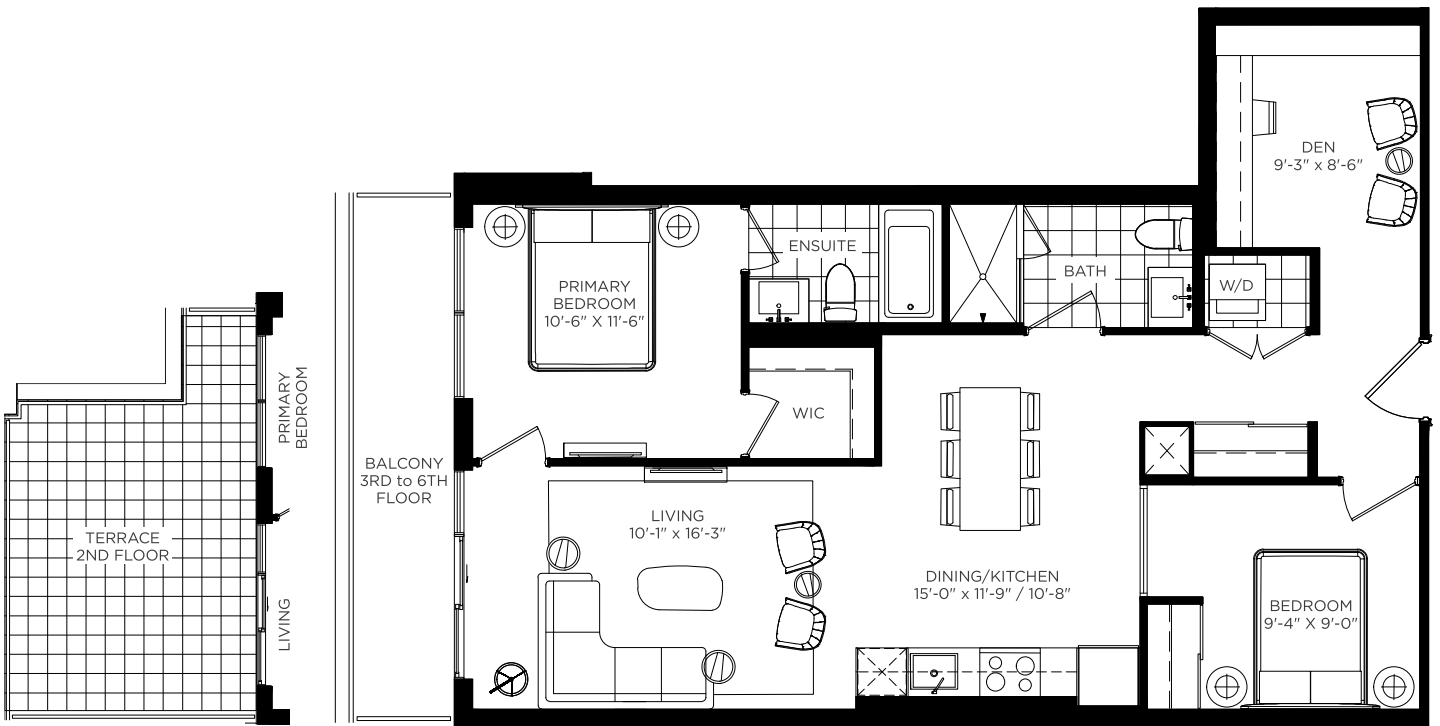

Bevil

2 BEDROOM + DEN 946 SQ. FT.