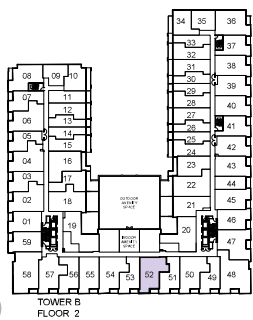

Beckenham

2 BEDROOM + DEN 963 SQ. FT.