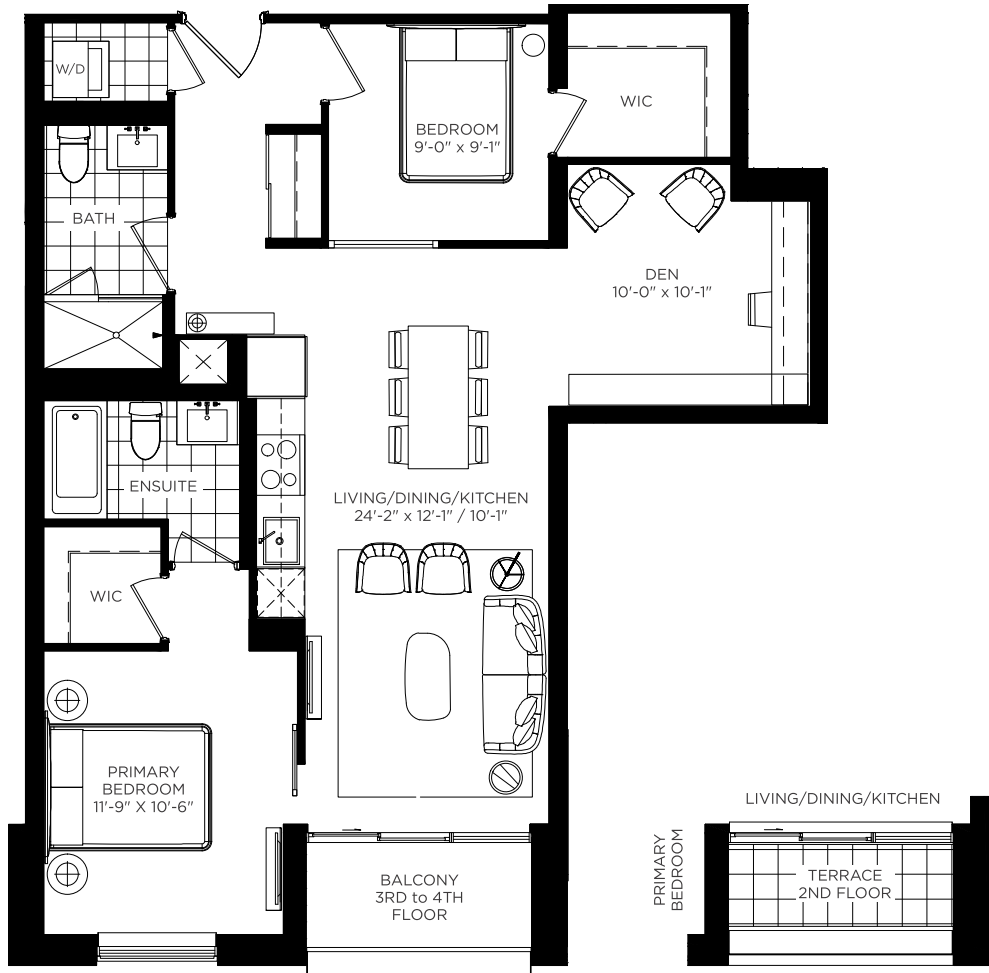

Beckenham

2 BEDROOM + DEN 963 SQ. FT.