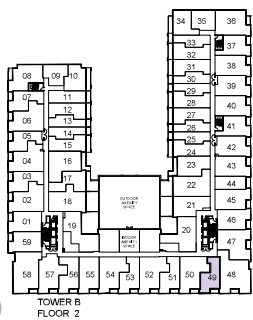

Bartley

1 BEDROOM + DEN 655 SQ. FT.

All dimensions, specifications and drawings are approximate. Plans may be mirror image. Window sizes may vary on different floors. Furniture not included. Actual square footage may vary from the stated floor plan. E. & O.E. July 2021.