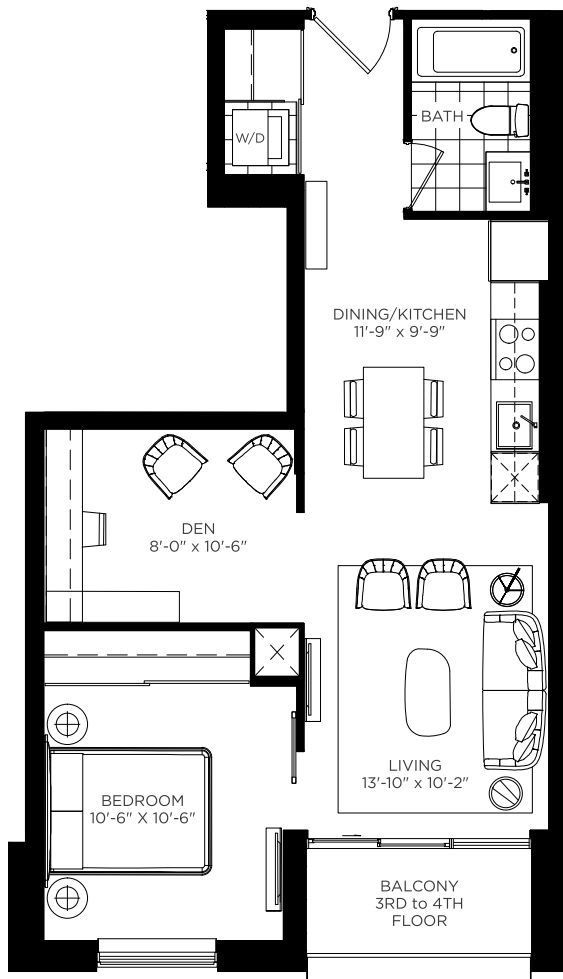

Bartley

1 BEDROOM + DEN 655 SQ. FT.

All dimensions, specifications and drawings are approximate. Plans may be mirror image. Window sizes may vary on different floors. Furniture not included. Actual square footage may vary from the stated floor plan. E. & O.E. July 2021.