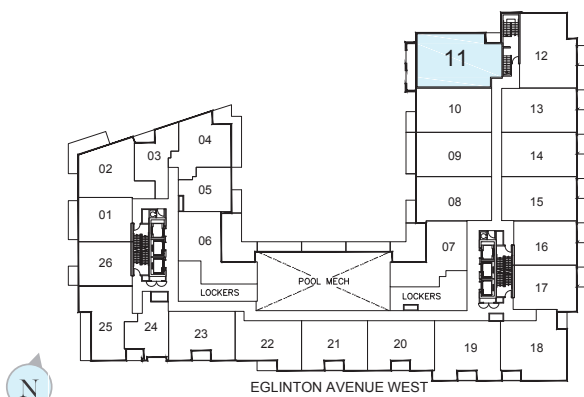

Bartle

THREE BEDROOM + DEN 1082 SQ. FT.

FLOOR 6 BLOCK A