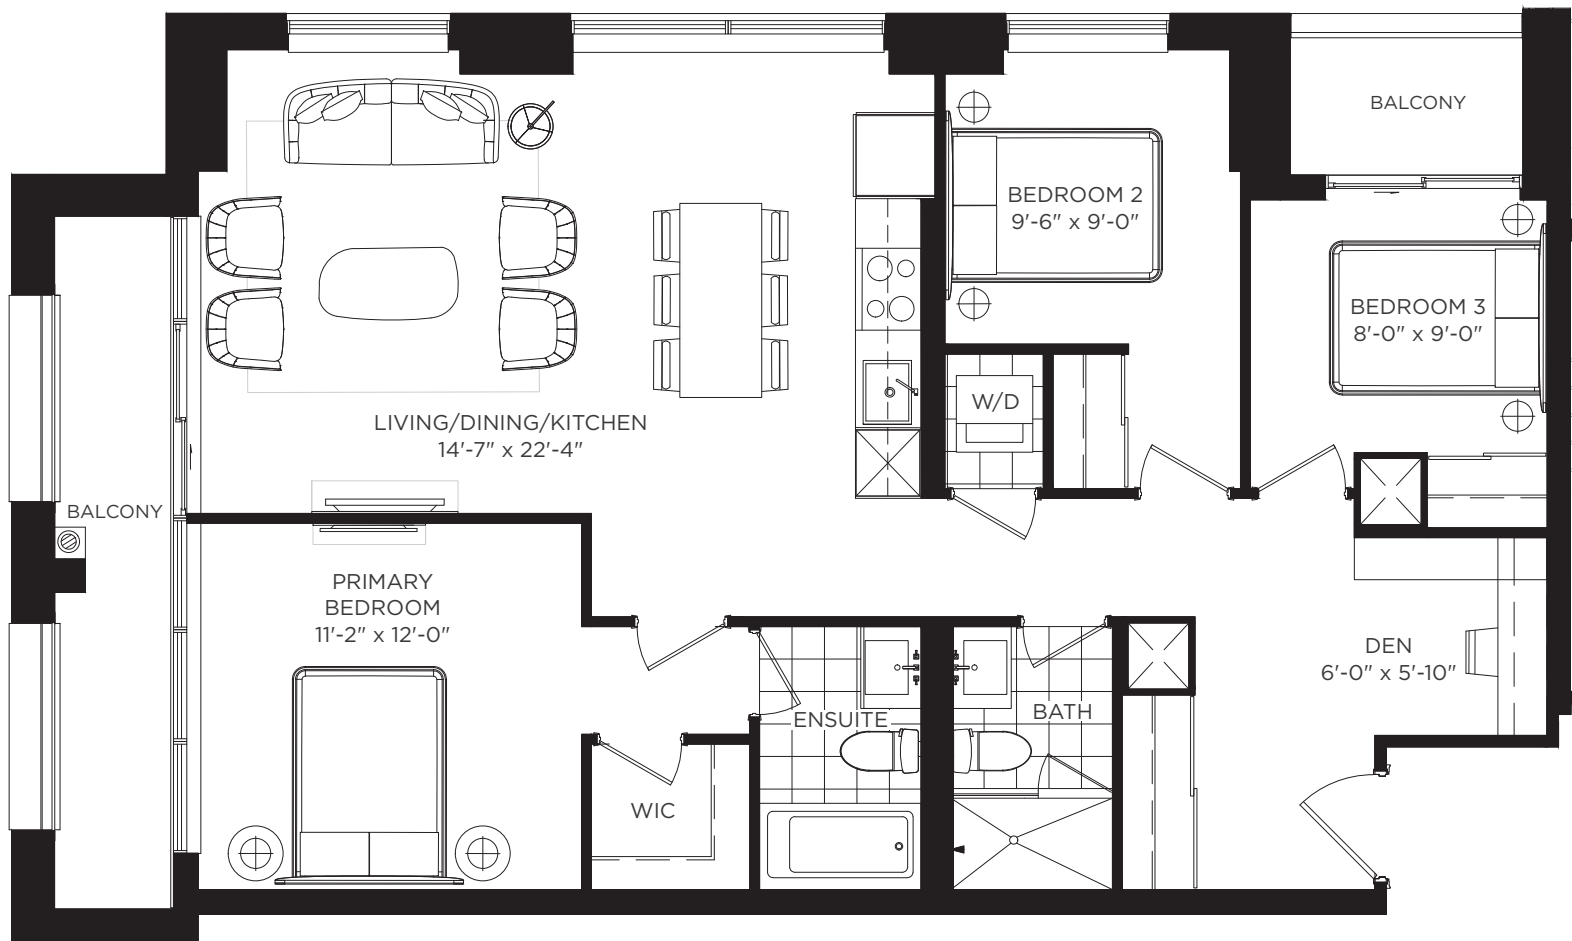

Bartle

THREE BEDROOM + DEN 1082 SQ. FT.

FLOOR 6 BLOCK A