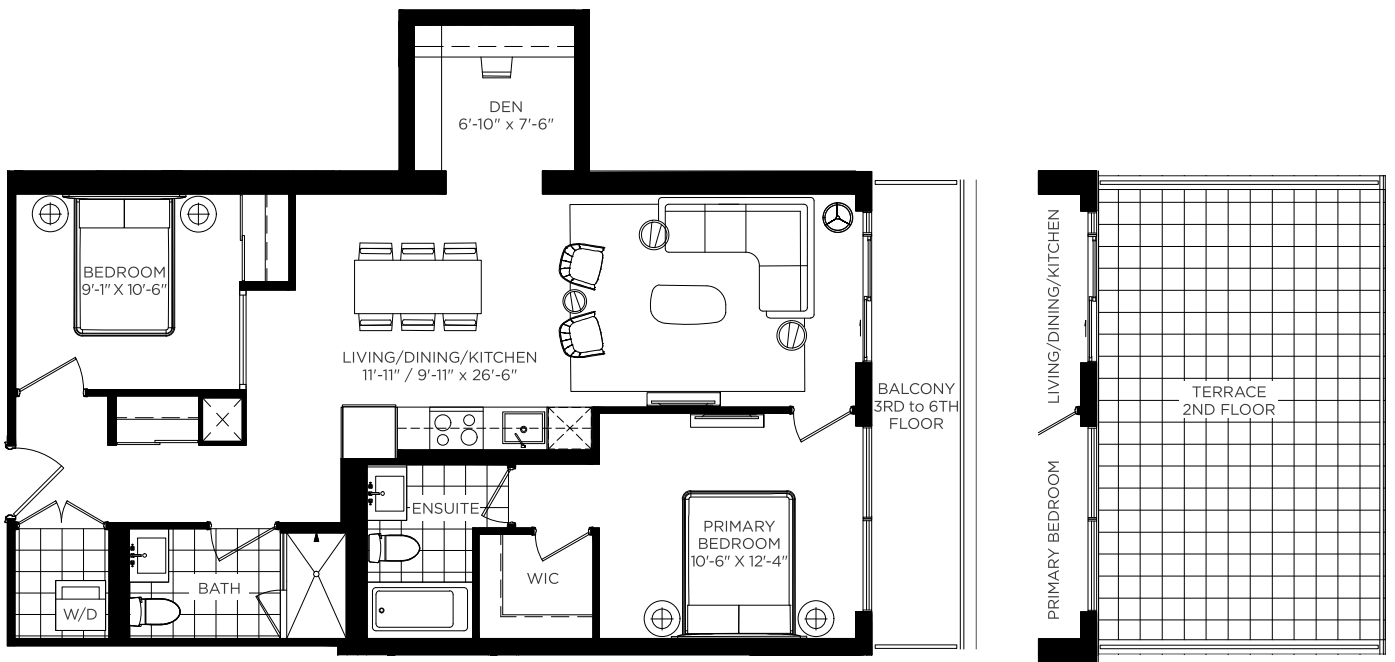

Ann's Place

2 BEDROOM + DEN 942 SQ. FT.