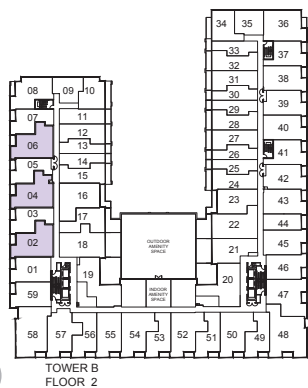

Union Mews

2 BEDROOM + DEN 941 SQ. FT.

2nd FLOOR

UNIT 4