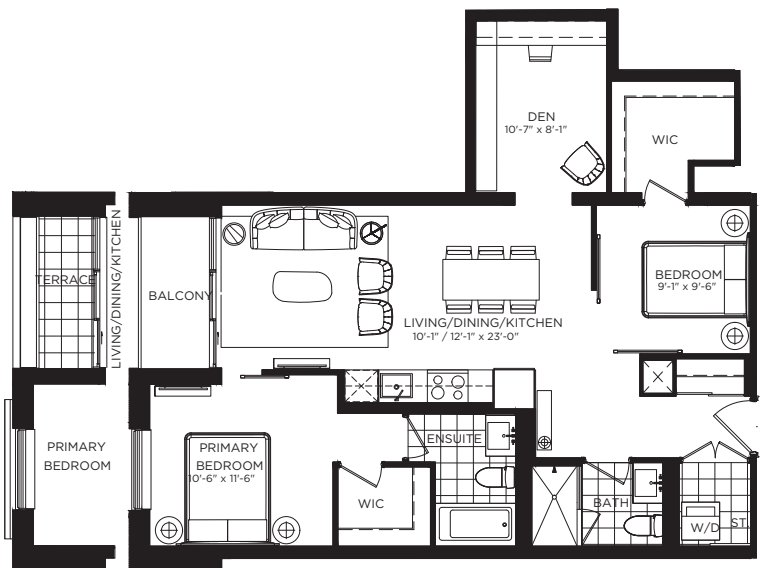

Union Mews

2 BEDROOM + DEN 941 SQ. FT.

2nd FLOOR

UNIT 4