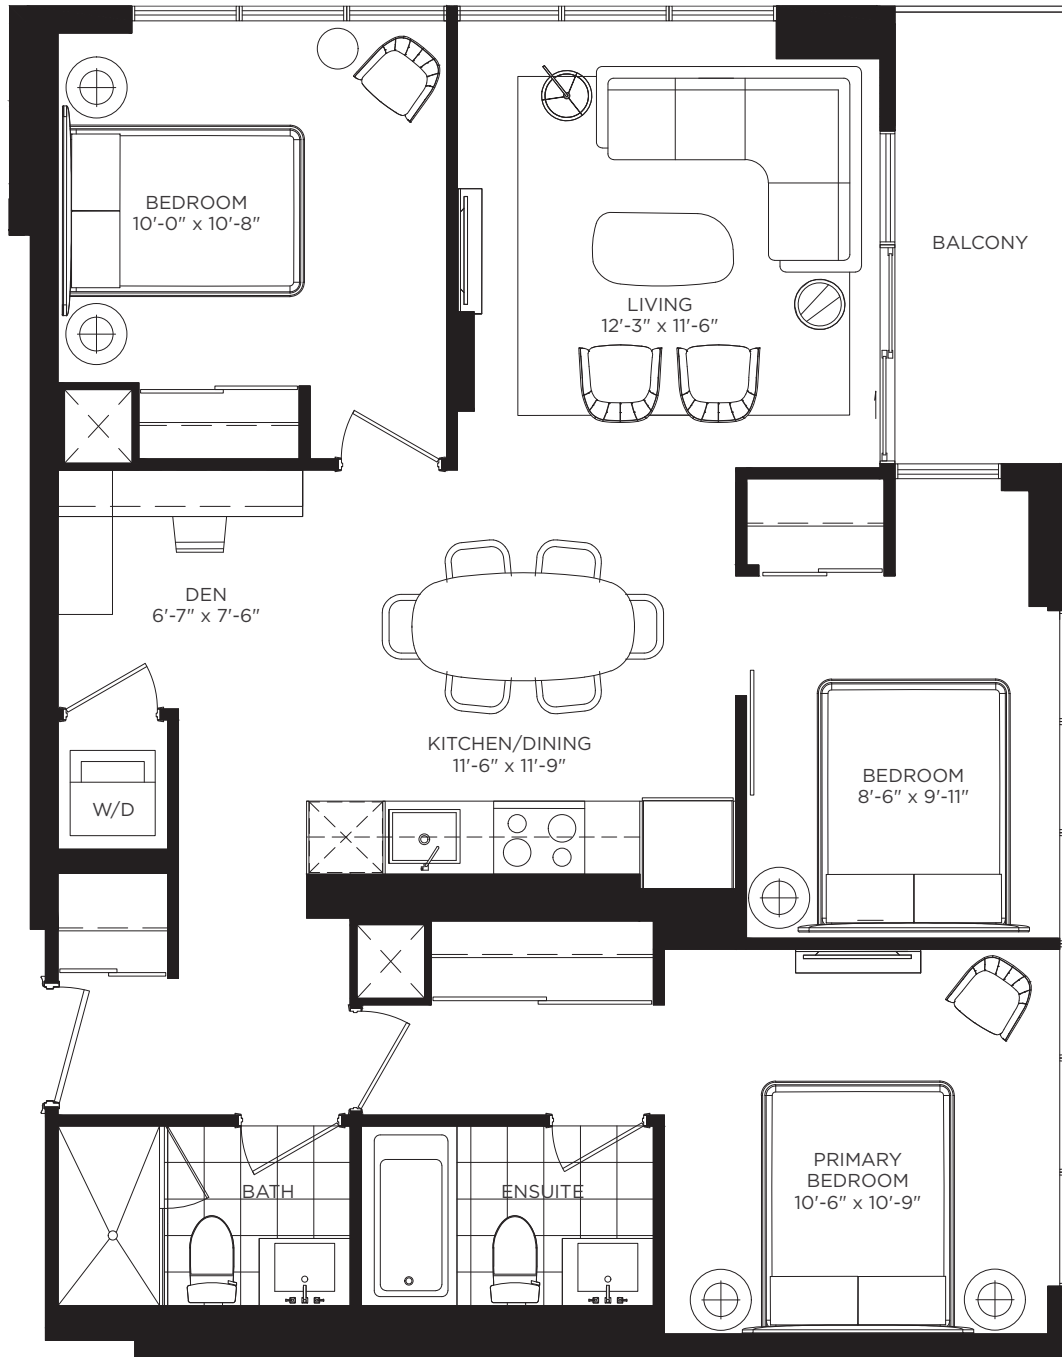

Northumberland II (B)

3 BEDROOM + DEN 979 SQ. FT.

TOWER B2
FLOORS 17-21