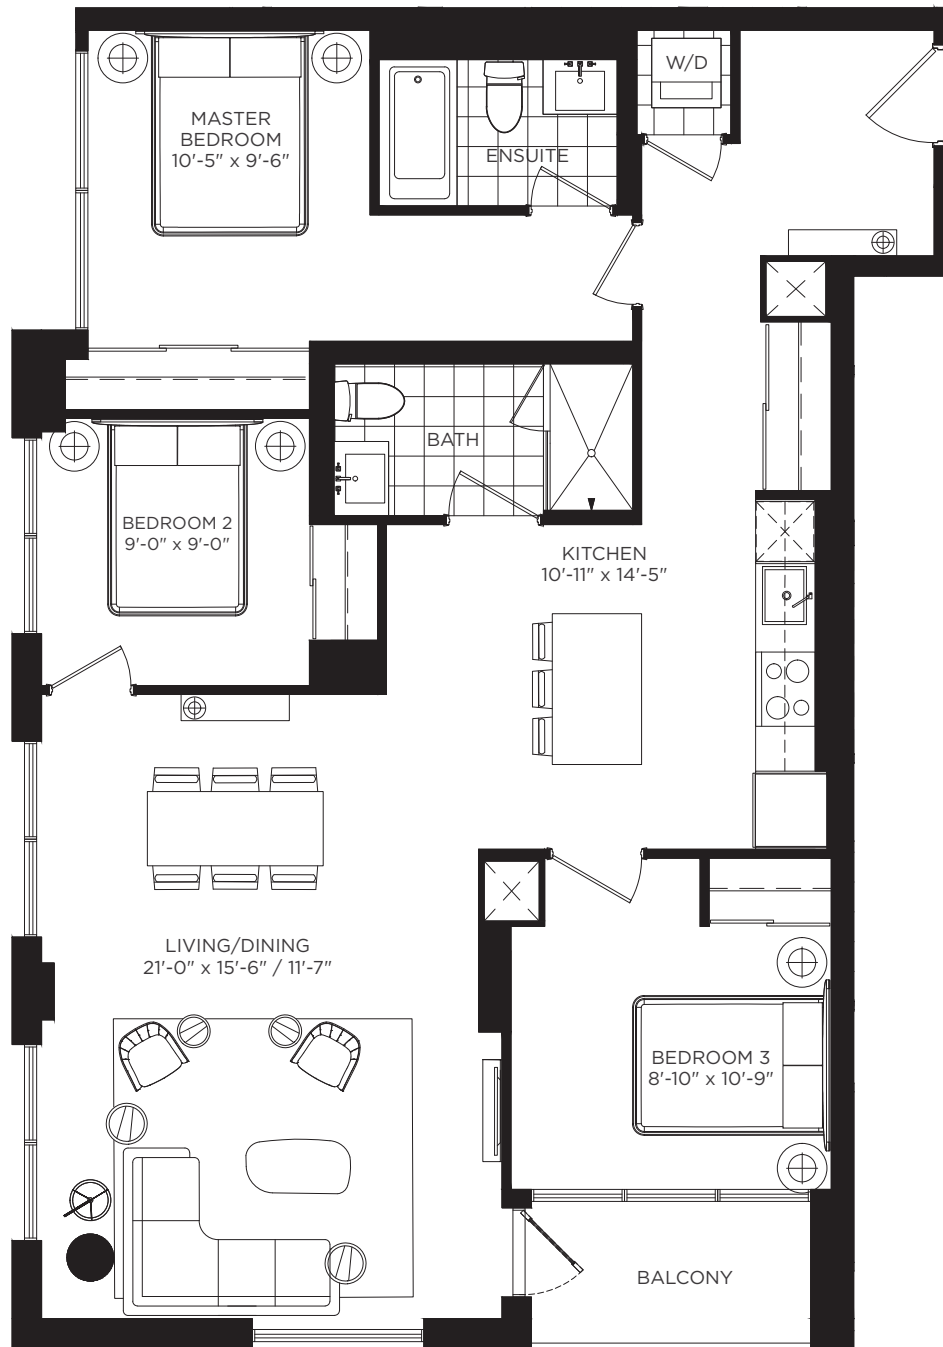

# Willow Way

3 BEDROOM 1190 SQ. FT.

TOWER B FLOOR 2

TOWER B FLOORS 3-4