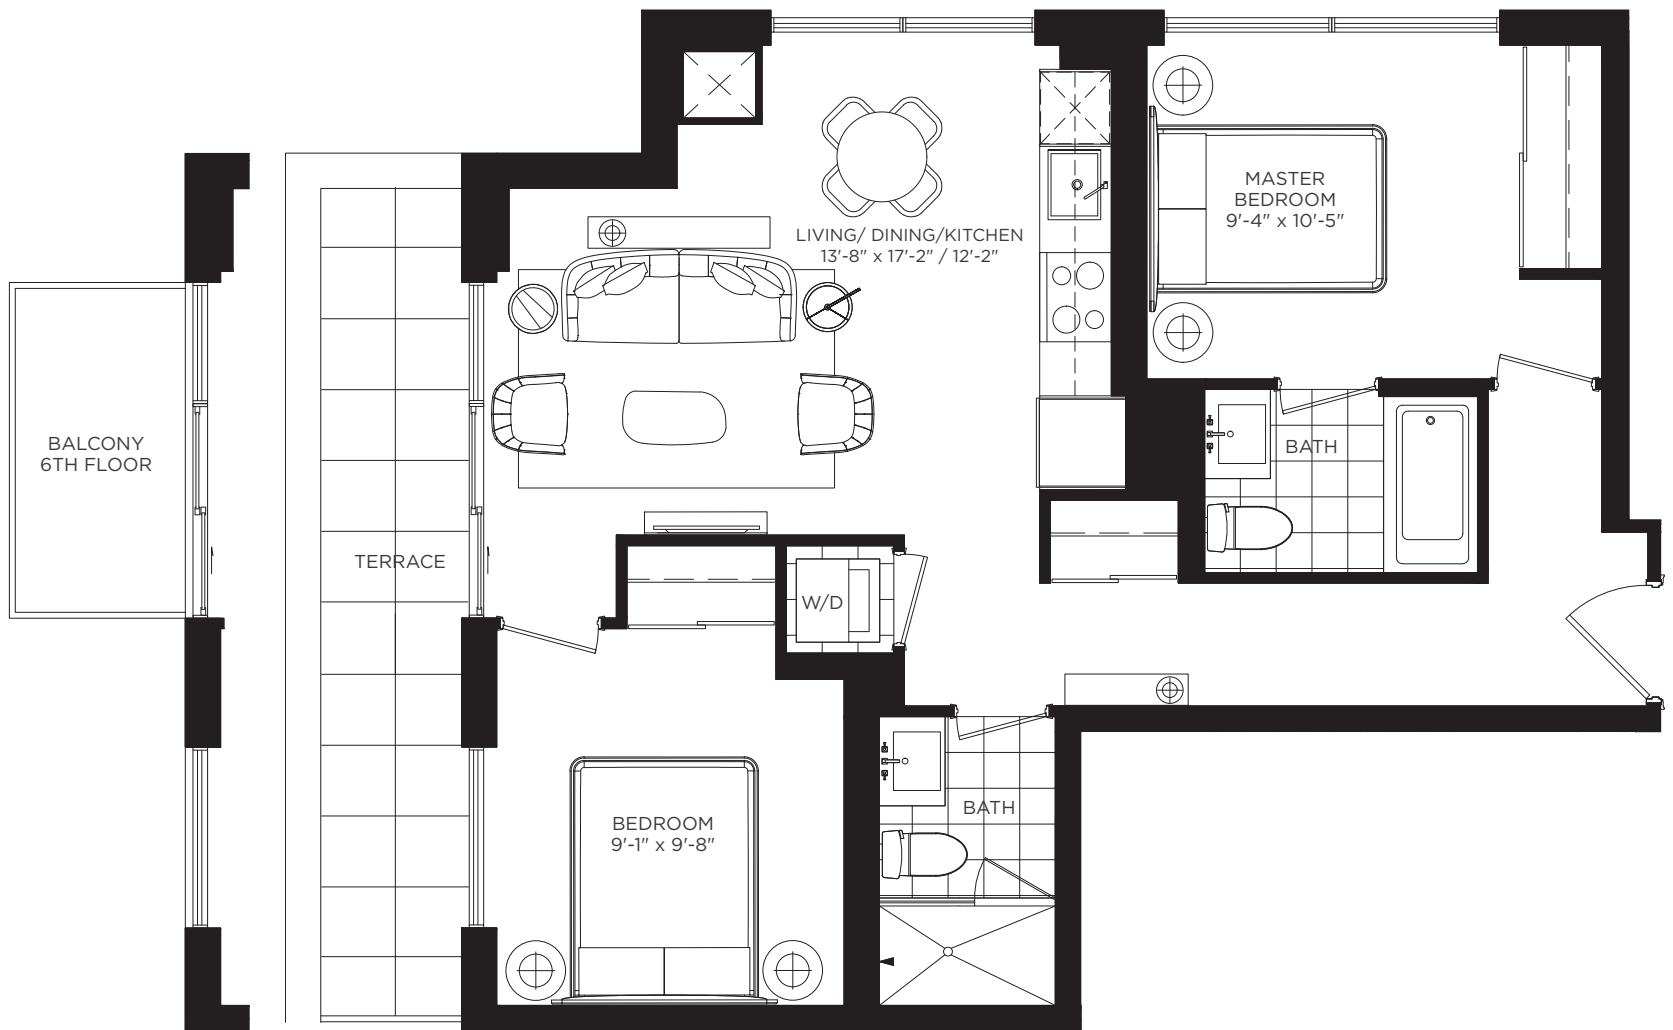

Threshers

2 BEDROOM 770 SQ. FT.

TOWER B FLOOR 5

TOWER B FLOOR 6