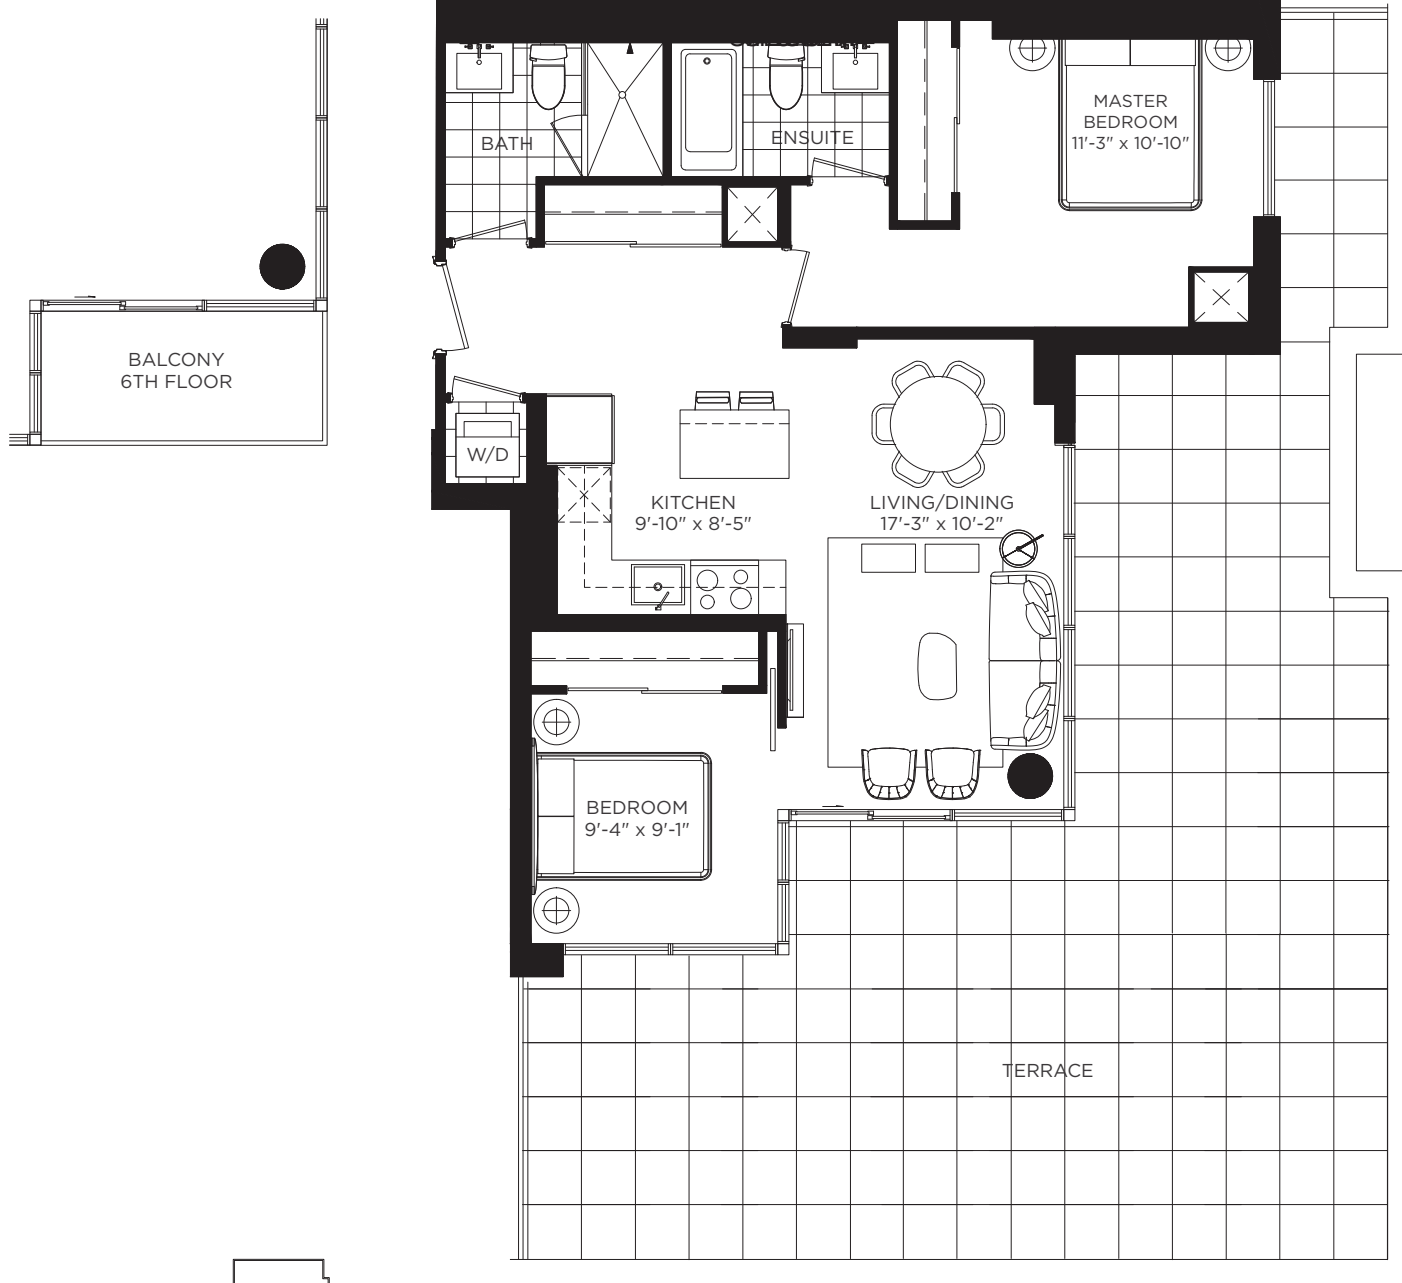

# Petersburgh

2 BEDROOM 811 SQ. FT.

TOWER B FLOOR 5

TOWER B FLOOR 6