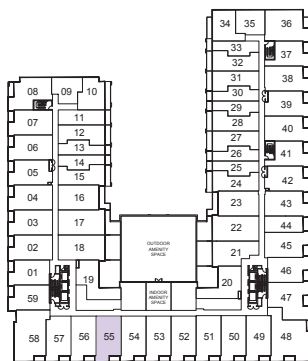

Lucerne

2 BEDROOM + DEN 798 SQ. FT.

TOWER B FLOOR 2

TOWER B FLOORS 3-4