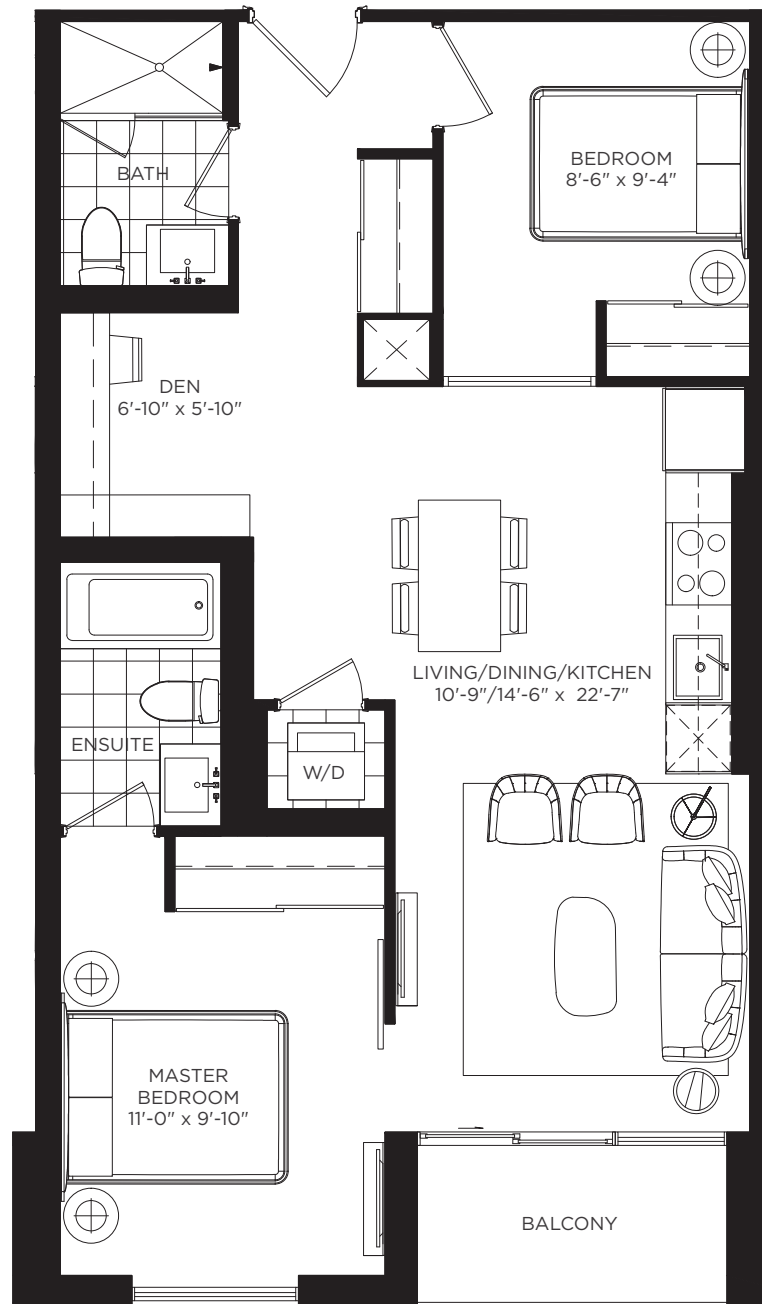

Lucerne

2 BEDROOM + DEN 798 SQ. FT.

TOWER B FLOOR 2

TOWER B FLOORS 3-4