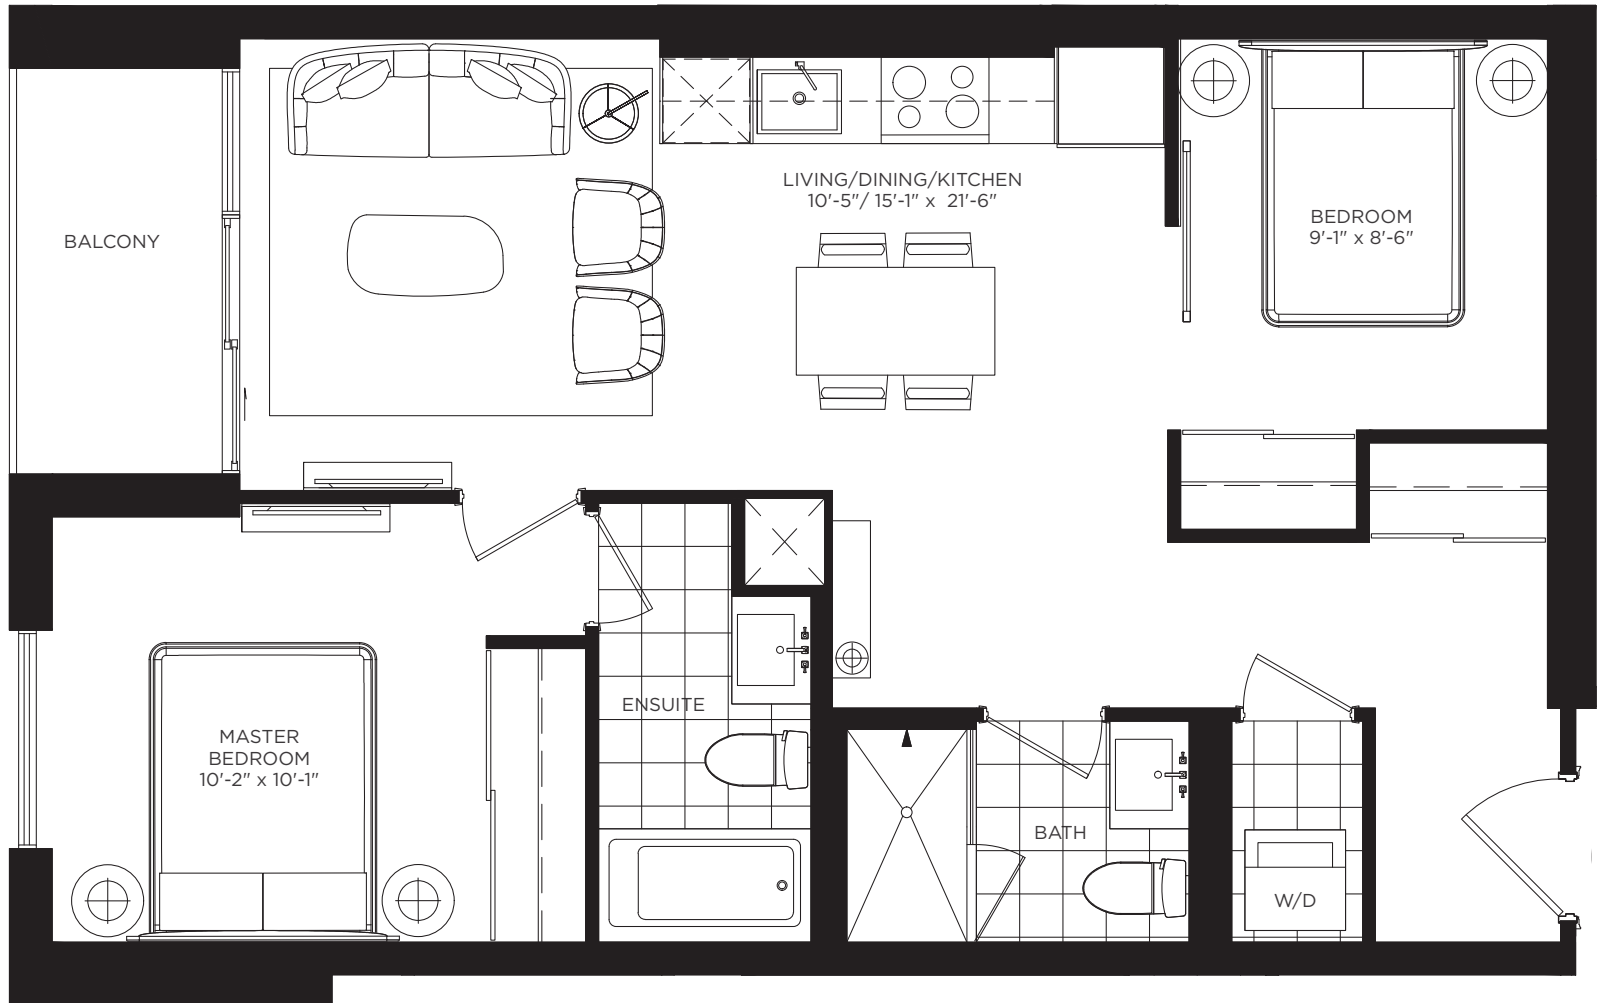

# Chesterton West

2 BEDROOM 739 SQ. FT.

TOWER B  
FLOOR 2

TOWER B  
FLOORS 3-4