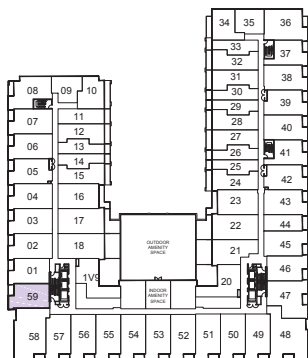

# Chesterton West

2 BEDROOM 739 SQ. FT.

TOWER B  
FLOOR 2

TOWER B  
FLOORS 3-4