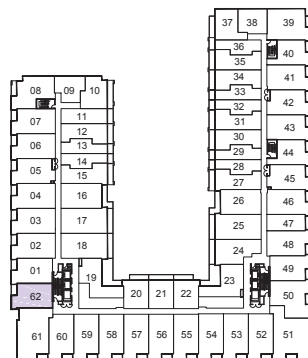

# Chesterton West

2 BEDROOM 739 SQ. FT.

TOWER B  
FLOOR 2

TOWER B  
FLOORS 3-4