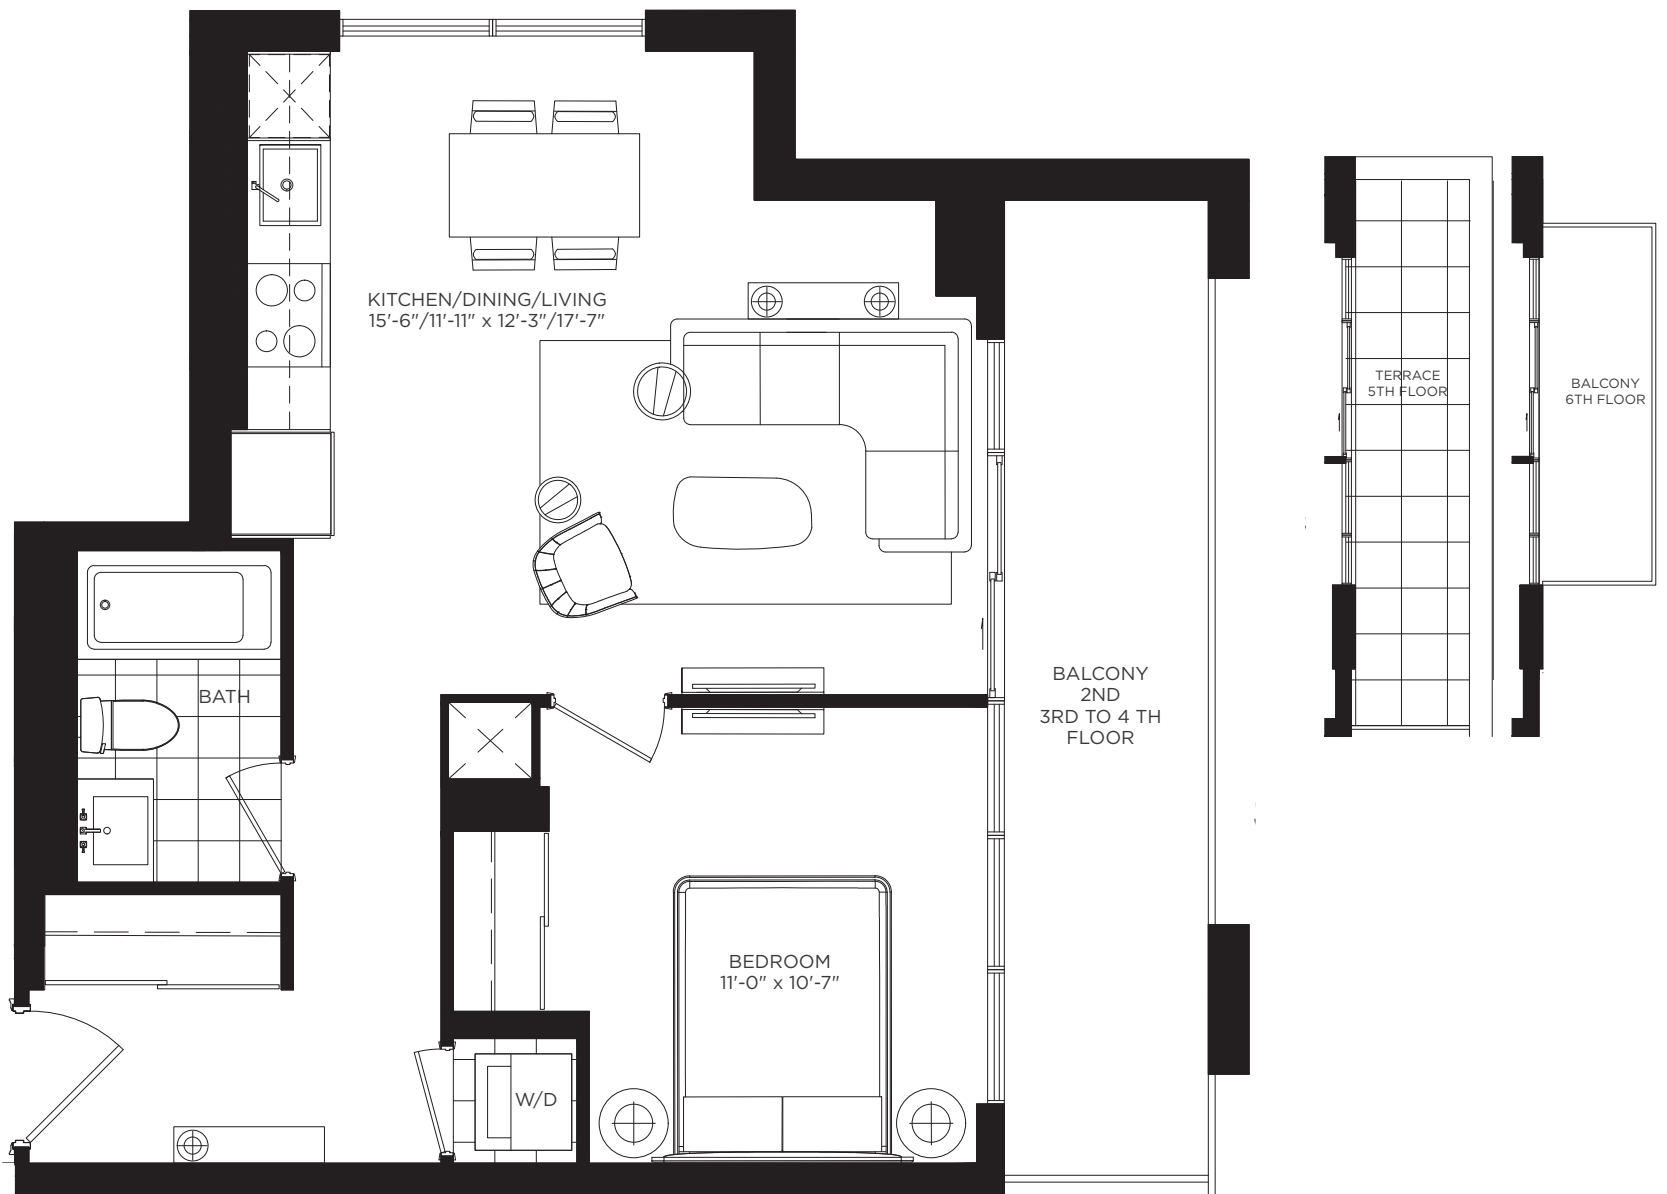

Chapel

1 BEDROOM 592 SQ. FT.

TOWER B FLOOR 2

TOWER B FLOORS 3-4

TOWER B FLOOR 5

TOWER B FLOOR 6