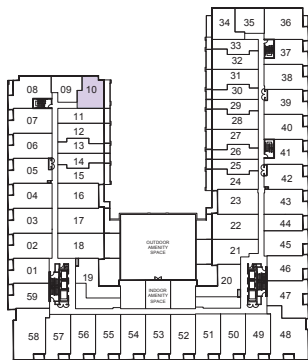

Chapel

1 BEDROOM 592 SQ. FT.

TOWER B FLOOR 2

TOWER B FLOORS 3-4

TOWER B FLOOR 5

TOWER B FLOOR 6