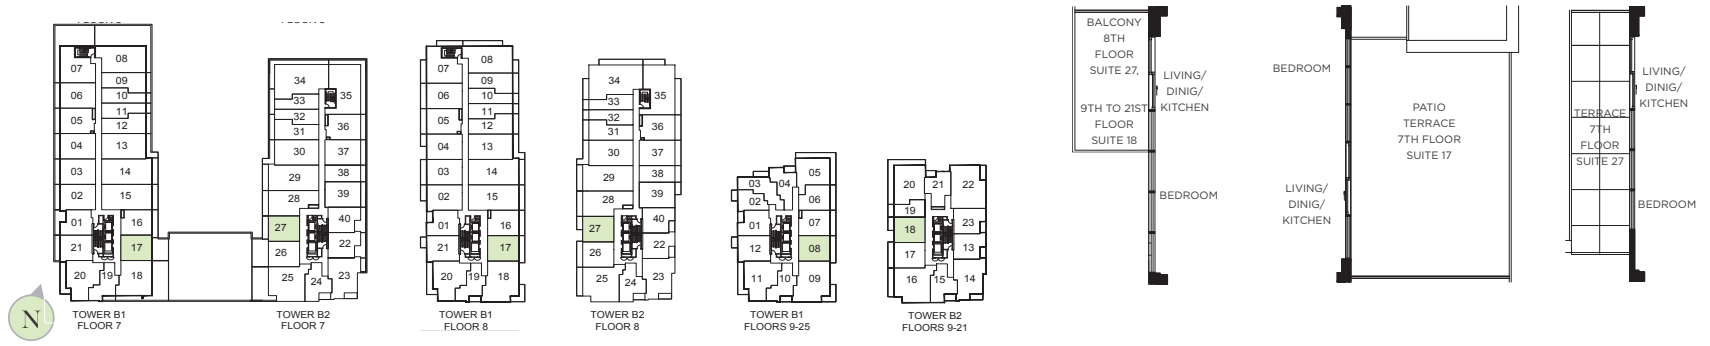

Chepstow

1 BEDROOM + DEN 539 SQ. FT.

All dimensions, specifications and drawings are approximate. Plans may be mirror image. Window sizes may vary on different floors. Furniture not included. Actual square footage may vary from the stated floor plan. E. & O.E.