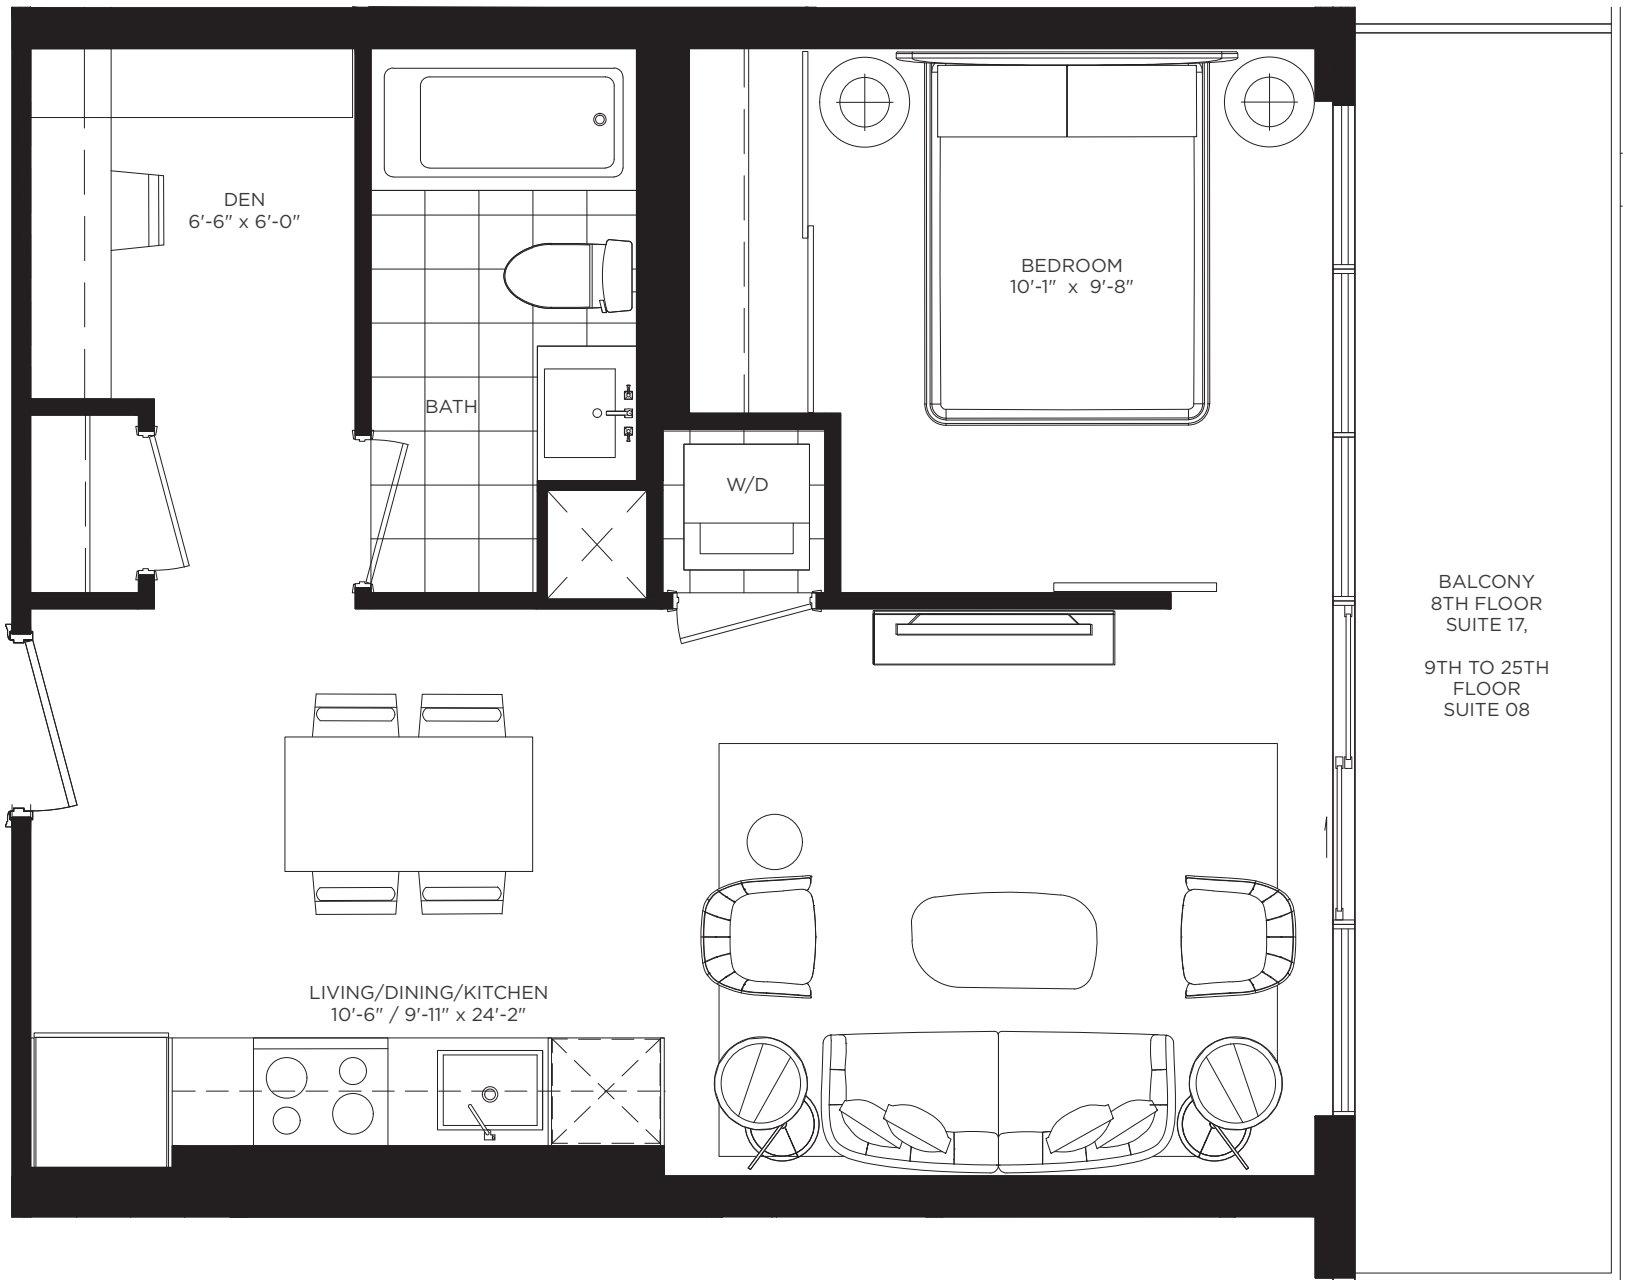

Chepstow

1 BEDROOM + DEN 539 SQ. FT.

All dimensions, specifications and drawings are approximate. Plans may be mirror image. Window sizes may vary on different floors. Furniture not included. Actual square footage may vary from the stated floor plan. E. & O.E.