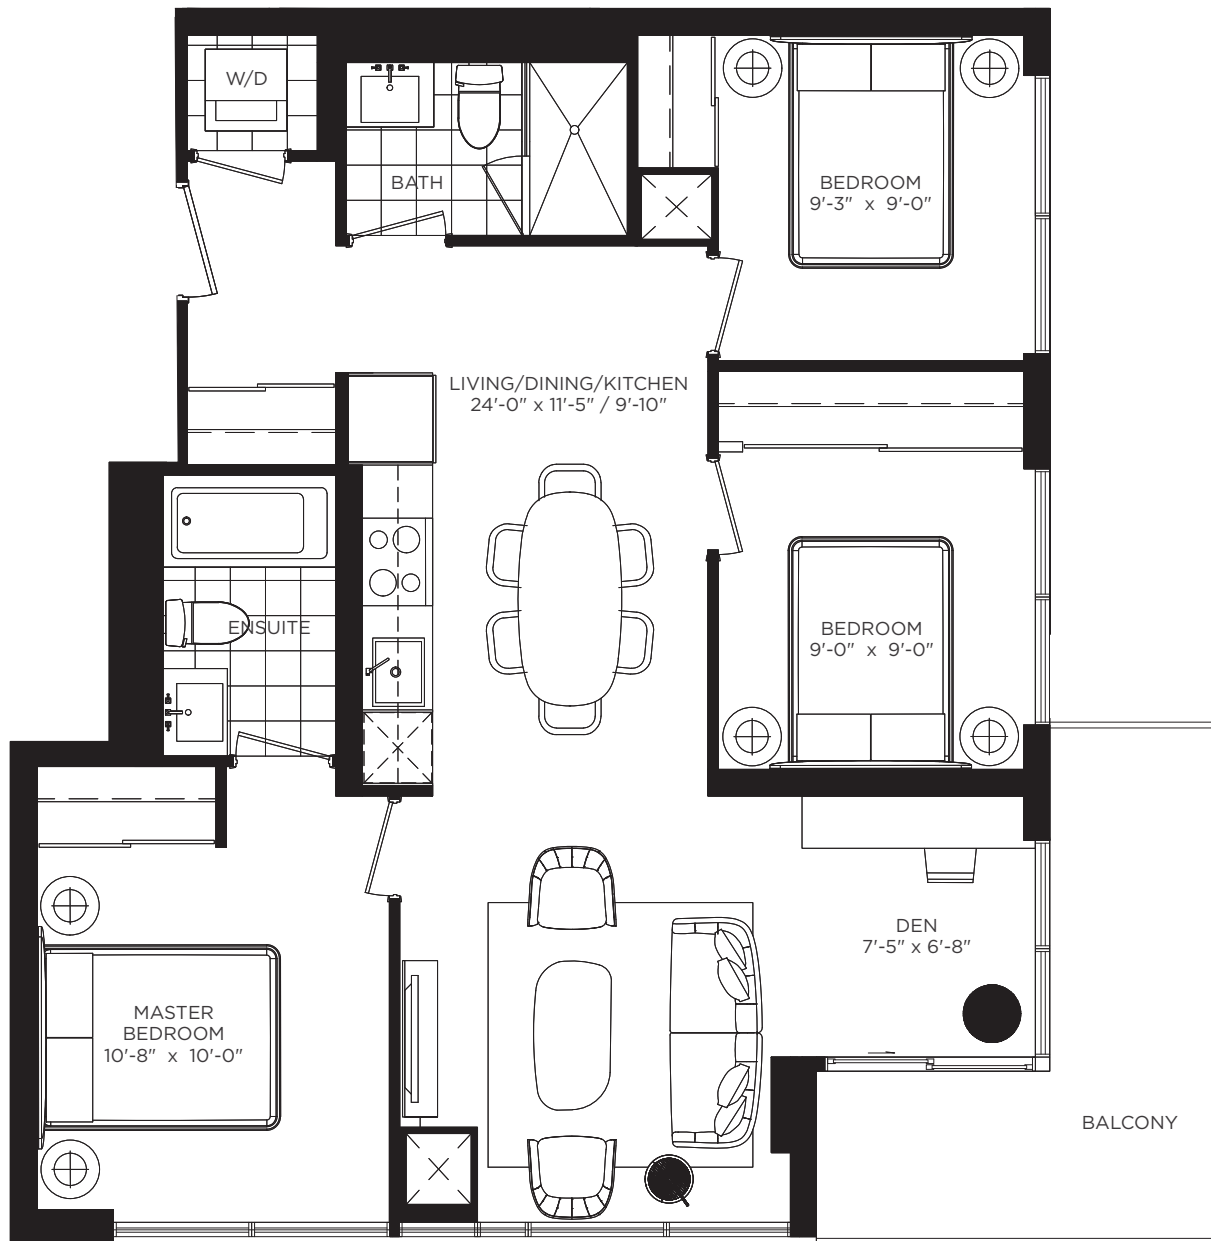

Saint Michaels

3 BEDROOM + DEN 910 SQ. FT.

TOWER B1
FLOOR 8

TOWER B1
FLOORS 9-25