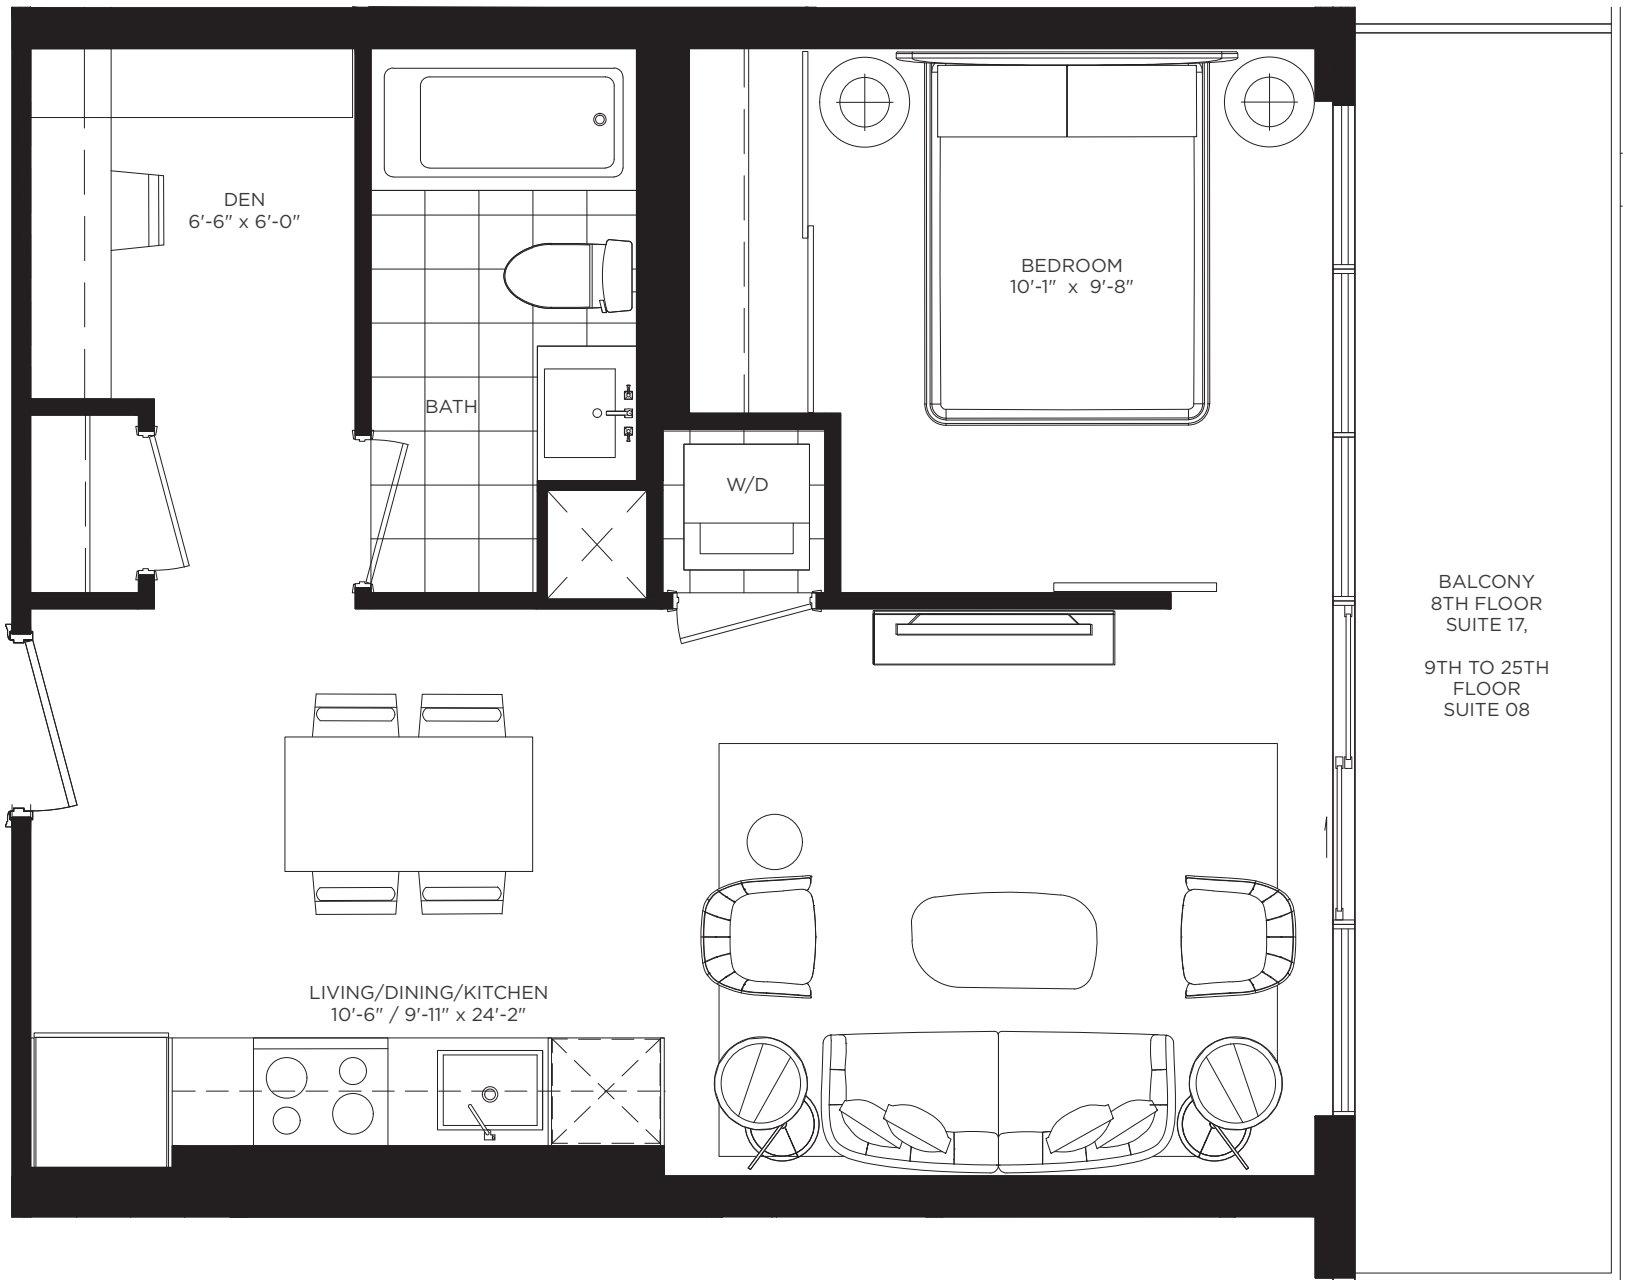

# Chepstow

1 BEDROOM + DEN 539 SQ. FT.

All dimensions, specifications and drawings are approximate. Plans may be mirror image. Window sizes may vary on different floors. Furniture not included. Actual square footage may vary from the stated floor plan. E. & O.E.