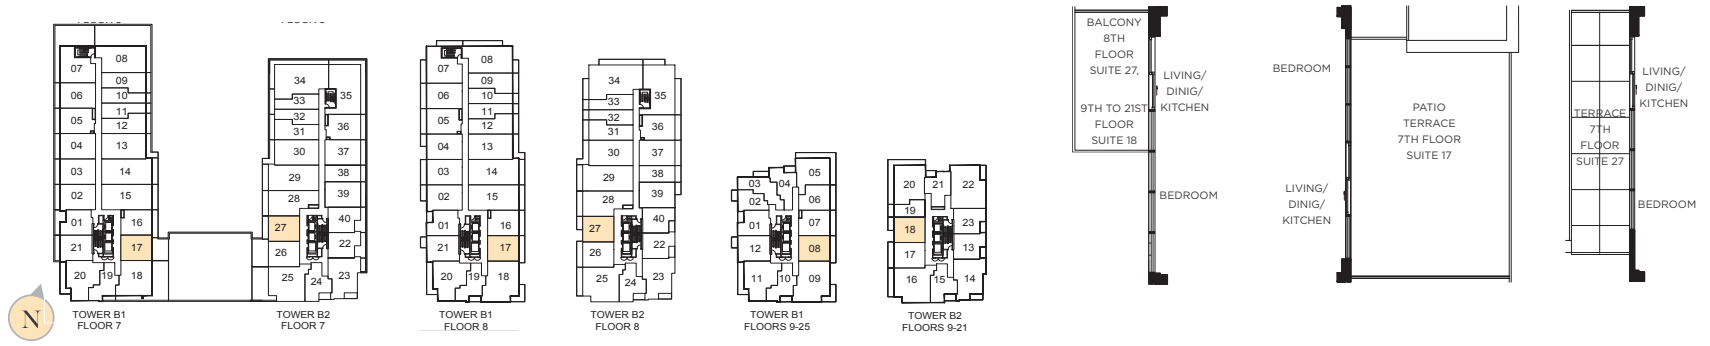

# Chepstow

1 BEDROOM + DEN 539 SQ. FT.

All dimensions, specifications and drawings are approximate. Plans may be mirror image. Window sizes may vary on different floors. Furniture not included. Actual square footage may vary from the stated floor plan. E. & O.E.