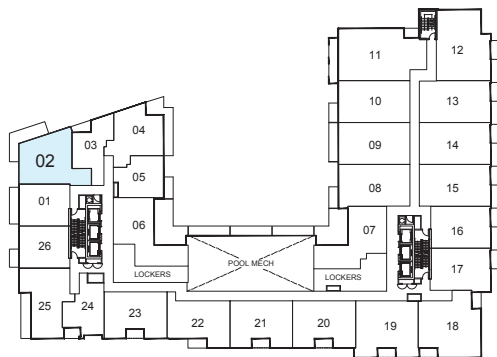

Westbourne

TWO BEDROOM 785 SQ. FT.

FLOOR 6
BLOCK A

TOWER A1
FLOOR 7

TOWER A2
FLOOR 7

TOWER A1
FLOOR 8

TOWER A1
FLOORS 9-25