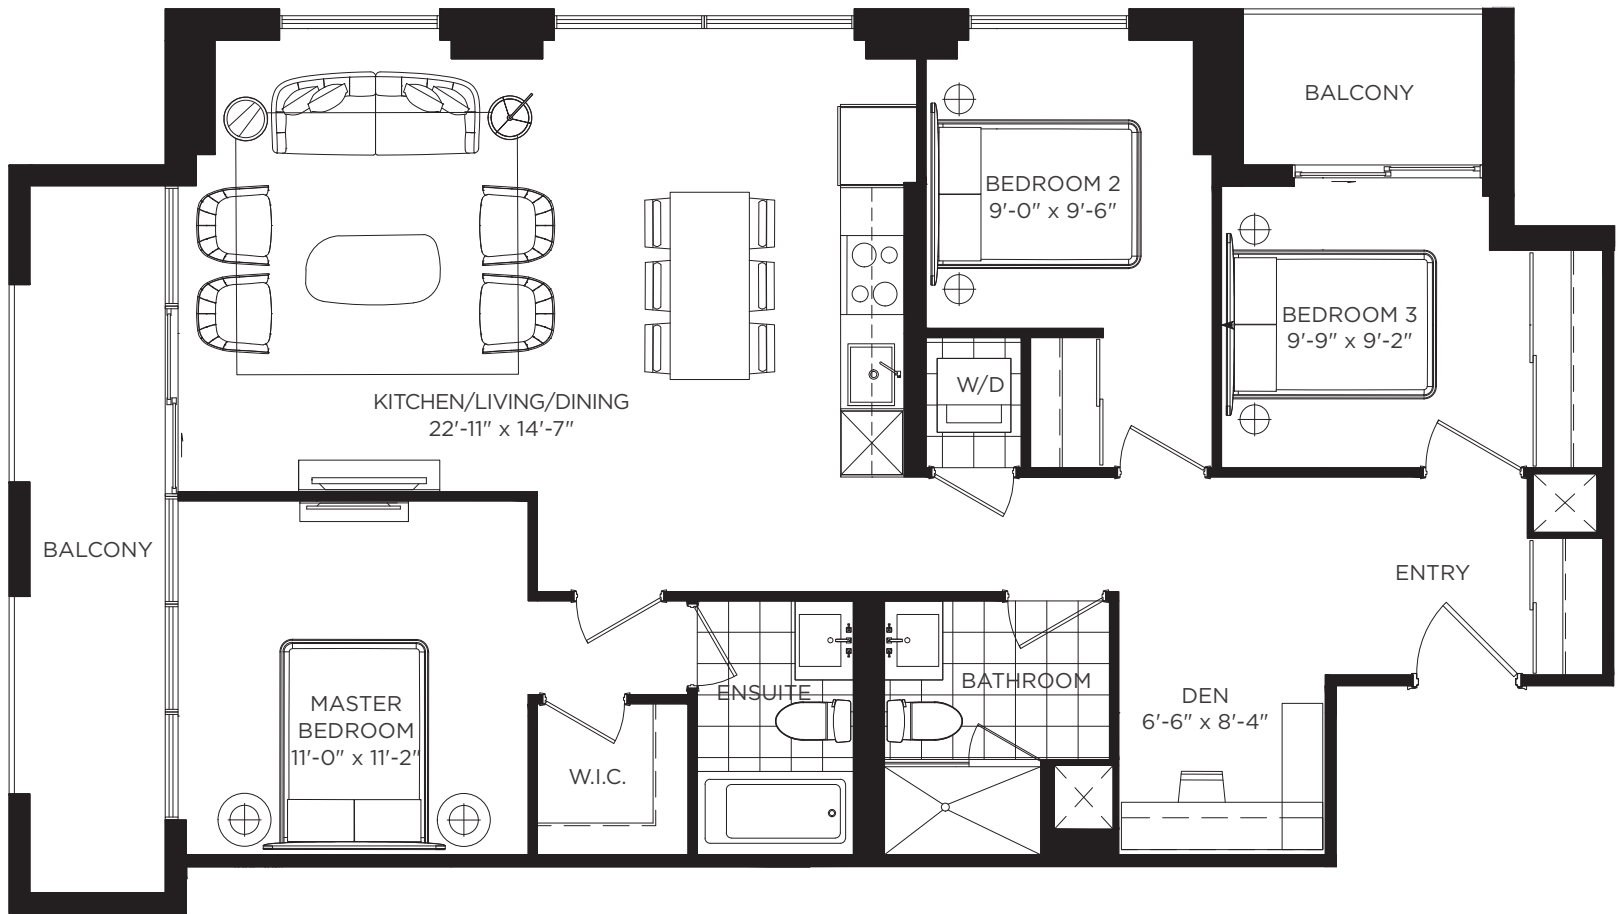

Stanley Gardens

THREE BEDROOM + DEN 1122 SQ. FT.

All dimensions, specifications and drawings are approximate. Plans may be mirror image. Window sizes may vary on different floors. Furniture not included. Actual square footage may vary from the stated floor plan. E. & O.E.