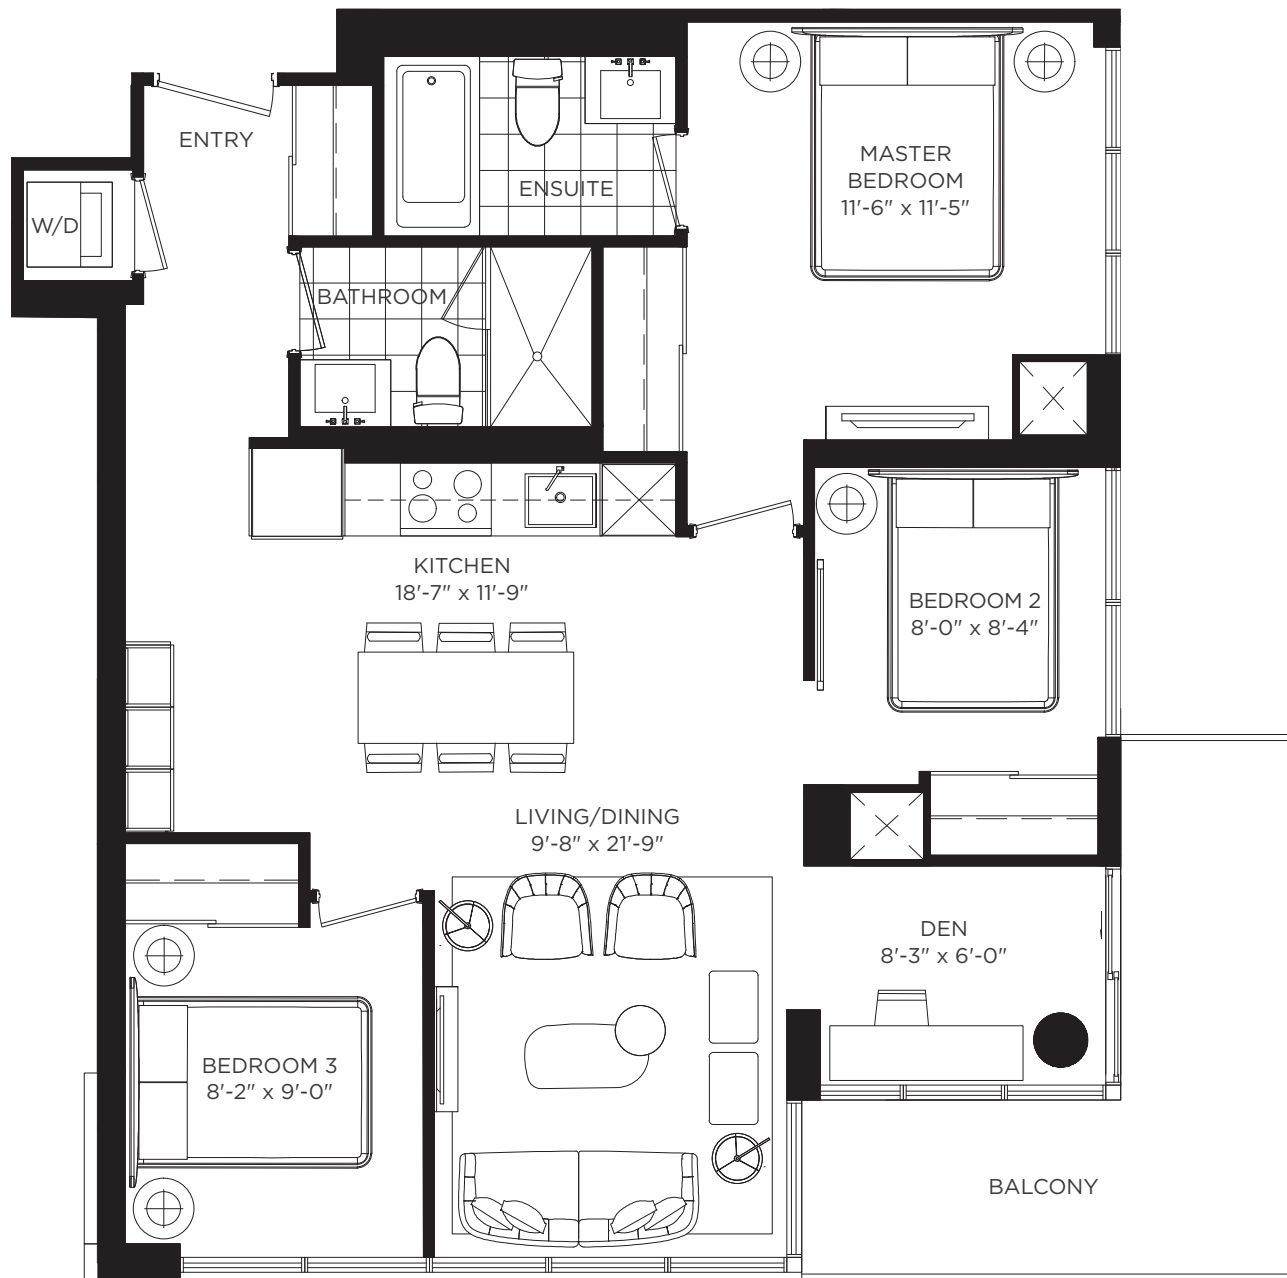

Saint Charles

THREE BEDROOM + DEN 922 SQ. FT.

TOWER A2
FLOORS 9-25