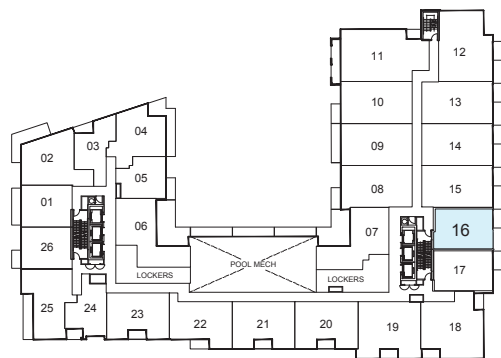

Rede

TWO BEDROOM 685 SQ. FT.

FLOOR 6
BLOCK A