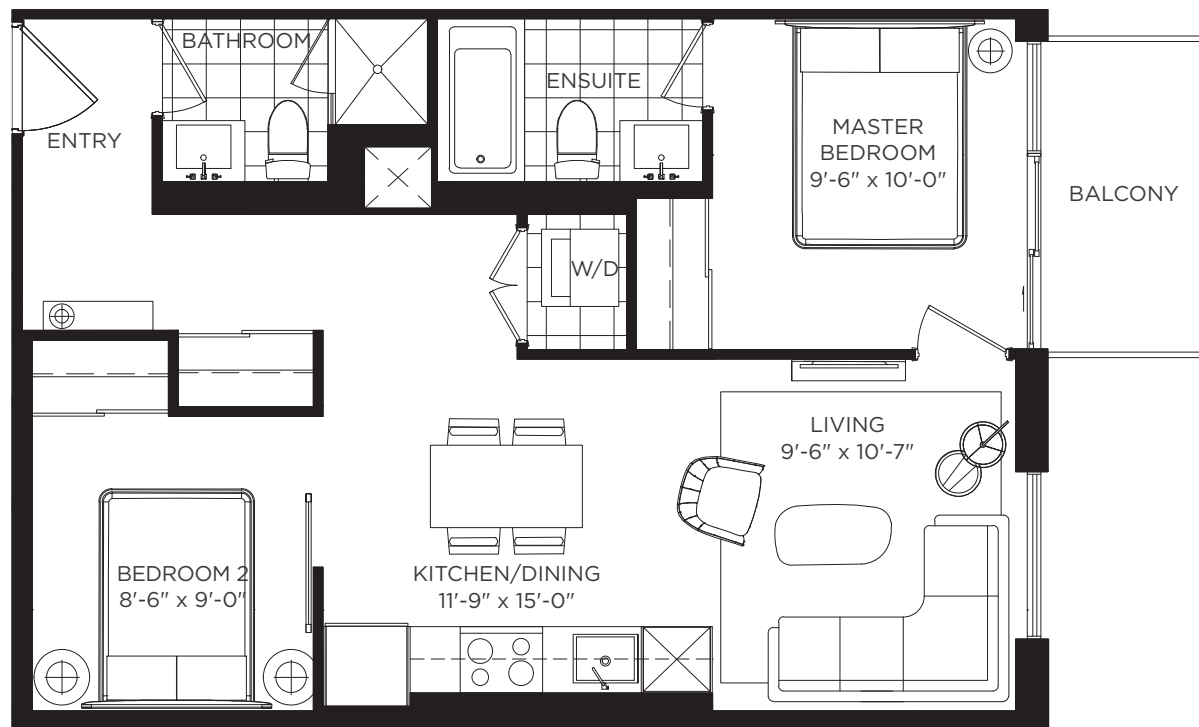

Rede

TWO BEDROOM 685 SQ. FT.

FLOOR 6
BLOCK A