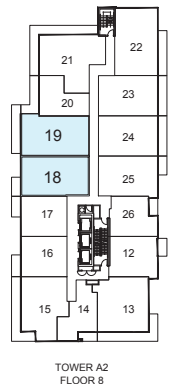

Lancaster

TWO BEDROOM + DEN 800 SQ. FT.

BALCONY CONDITION ON FLOOR 2-4 - UNIT 13

BALCONY CONDITION ON FLOOR 2 - UNITS 11, 12;
FLOOR 3-4 - UNITS 11, 12

BALCONY CONDITION ON FLOOR 6 - UNITS 8, 10;
FLOOR 8 - UNIT 18

BALCONY CONDITION ON FLOOR 6 - UNIT 9

BALCONY CONDITION ON FLOOR 8 - UNIT 19

FLOOR 2
BLOCK A

FLOOR 3-4
BLOCK A

FLOOR 6
BLOCK A

TOWER A2
FLOOR 8