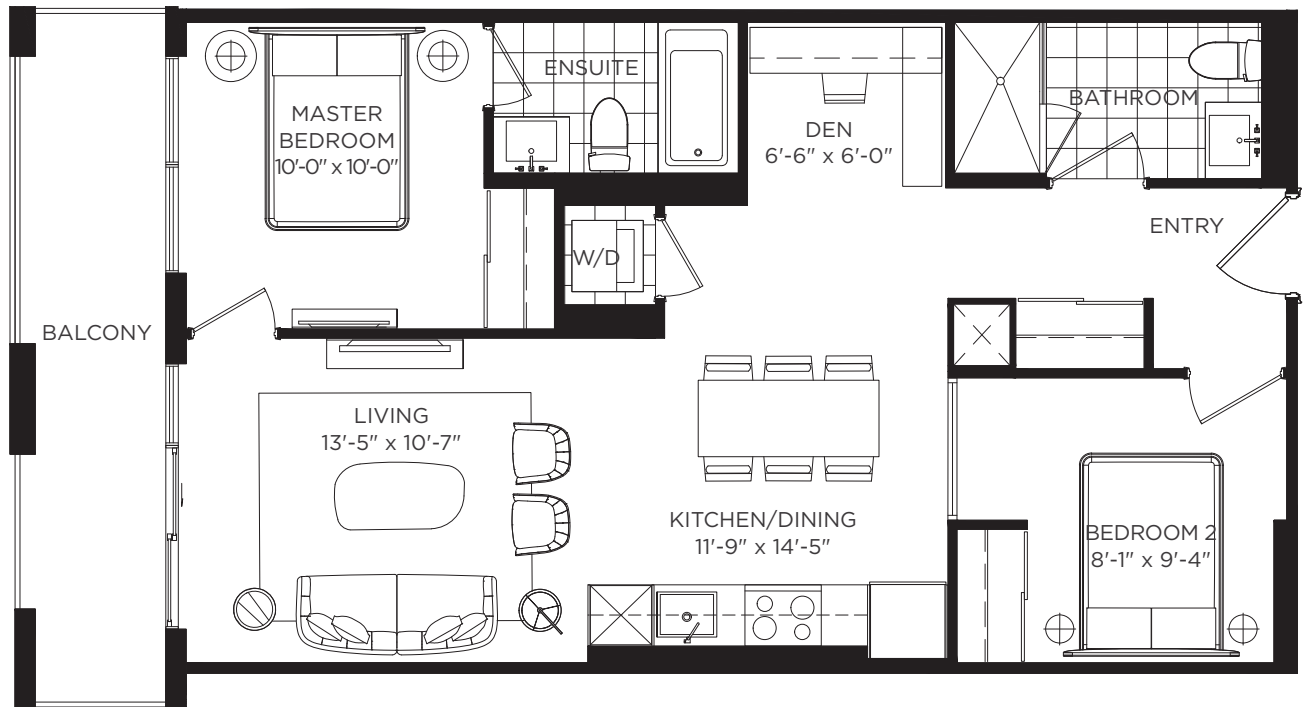

Lancaster

TWO BEDROOM + DEN 800 SQ. FT.

BALCONY CONDITION ON FLOOR 2-4 - UNIT 13

BALCONY CONDITION ON FLOOR 2 - UNITS 11, 12;
FLOOR 3-4 - UNITS 11, 12

BALCONY CONDITION ON FLOOR 6 - UNITS 8, 10;
FLOOR 8 - UNIT 18

BALCONY CONDITION ON FLOOR 6 - UNIT 9

BALCONY CONDITION ON FLOOR 8 - UNIT 19

FLOOR 2
BLOCK A

FLOOR 3-4
BLOCK A

FLOOR 6
BLOCK A

TOWER A2
FLOOR 8