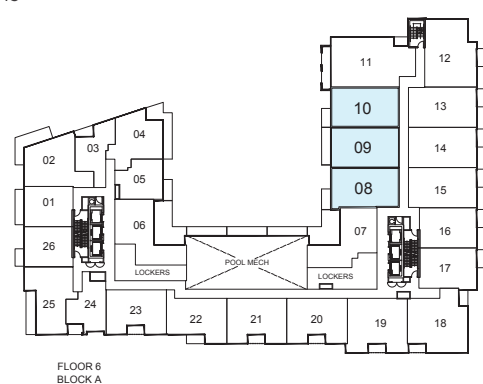

Lancaster

TWO BEDROOM + DEN 800 SQ. FT.

BALCONY CONDITION ON FLOOR 2-4 - UNIT 13

BALCONY CONDITION ON FLOOR 2 - UNITS 11, 12;
FLOOR 3-4 - UNITS 11, 12

BALCONY CONDITION ON FLOOR 6 - UNITS 8, 10;
FLOOR 8 - UNIT 18

BALCONY CONDITION ON FLOOR 6 - UNIT 9

BALCONY CONDITION ON FLOOR 8 - UNIT 19

FLOOR 2
BLOCK A

FLOOR 3-4
BLOCK A

FLOOR 6
BLOCK A

TOWER A2
FLOOR 8