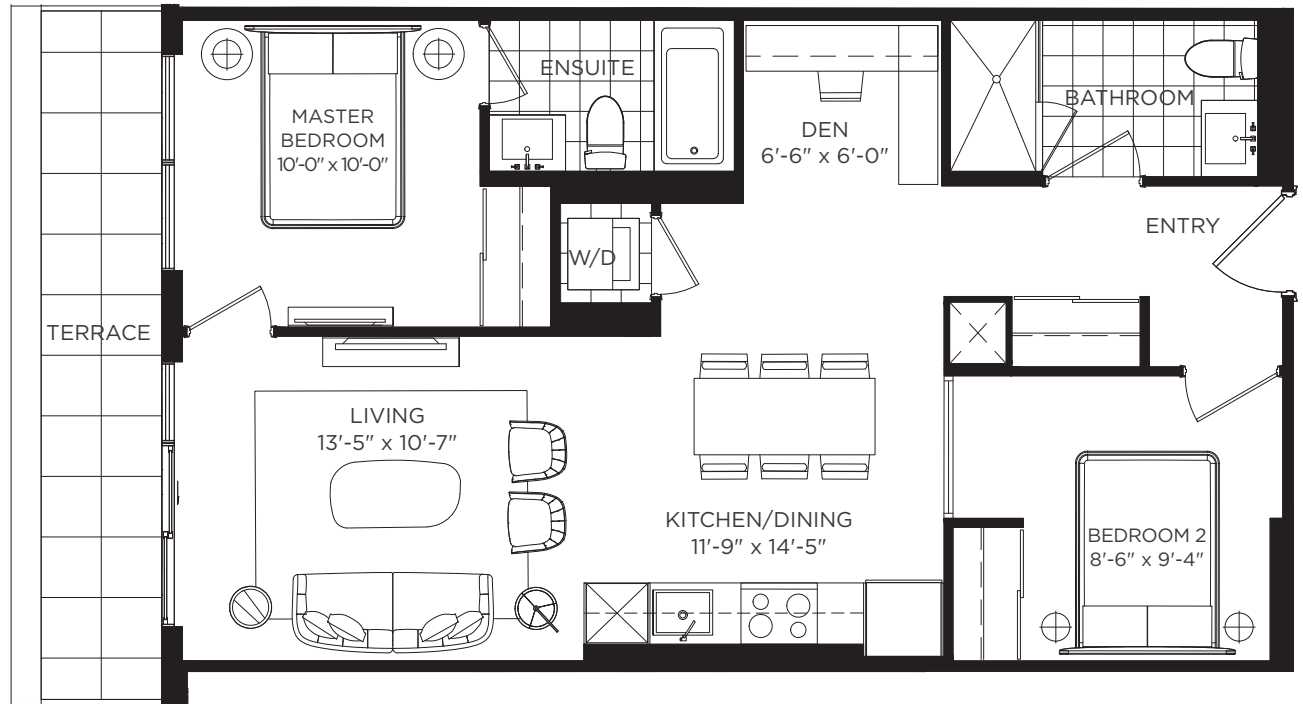

Lancaster (Terrace)

TWO BEDROOM + DEN 800 SQ. FT.

TERRACE CONDITION ON FLOOR 5, UNIT 13

TERRACE CONDITION ON FLOOR 7