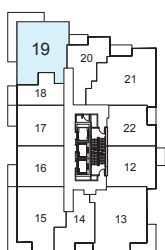

Kerrington

TWO BEDROOM + STUDY 825 SQ. FT.

TOWER A2
FLOORS 9-25