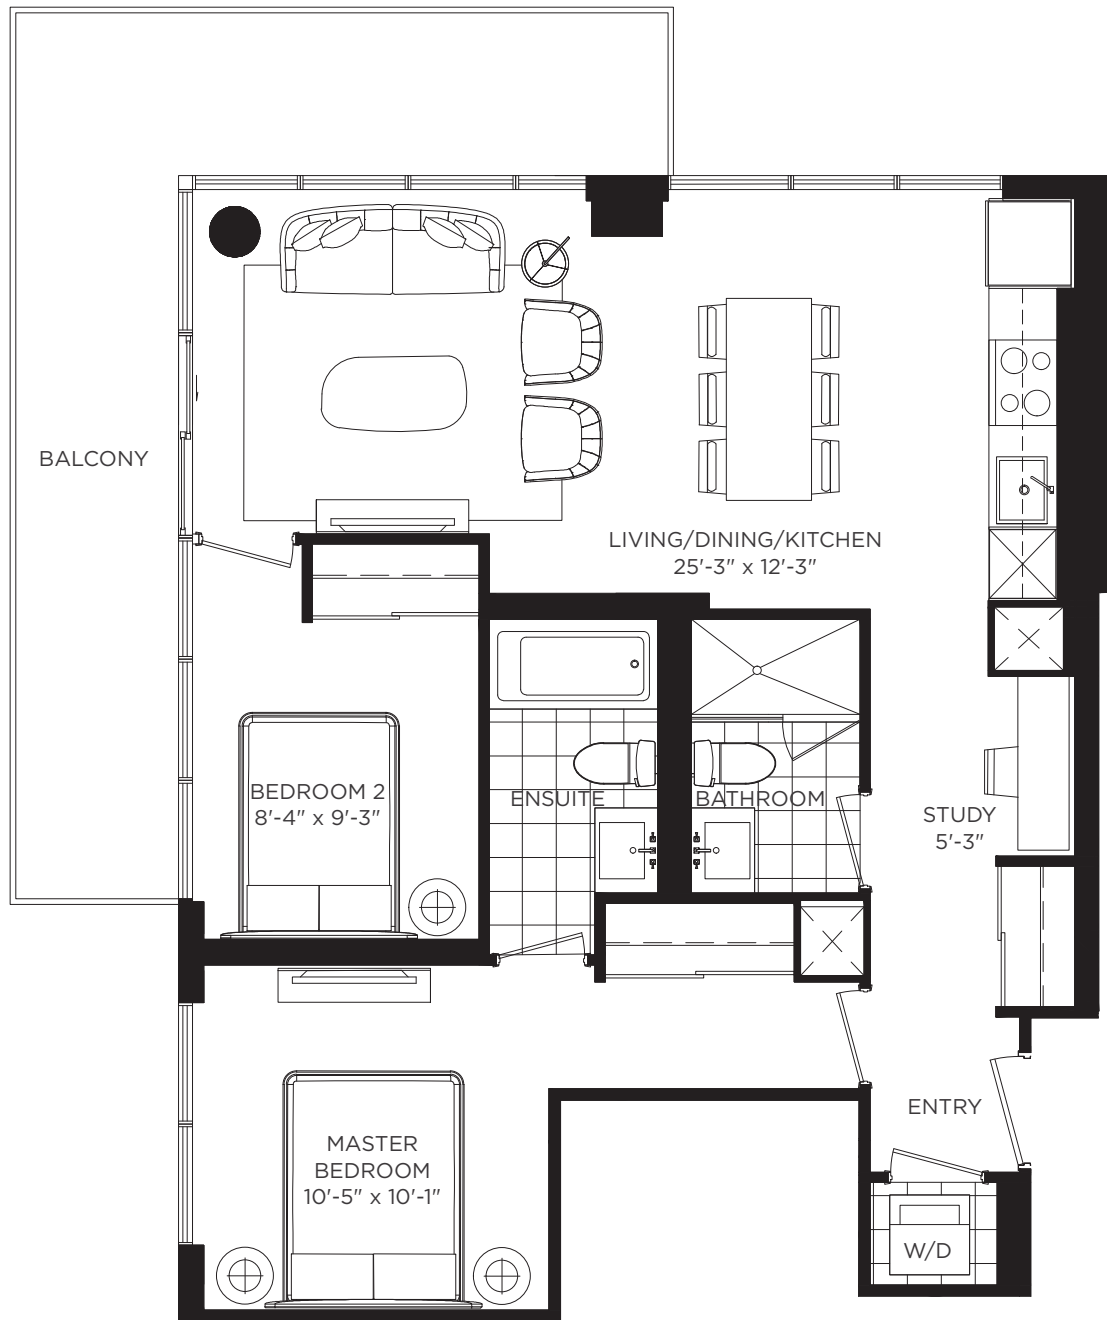

Kerrington

TWO BEDROOM + STUDY 825 SQ. FT.

TOWER A2
FLOORS 9-25