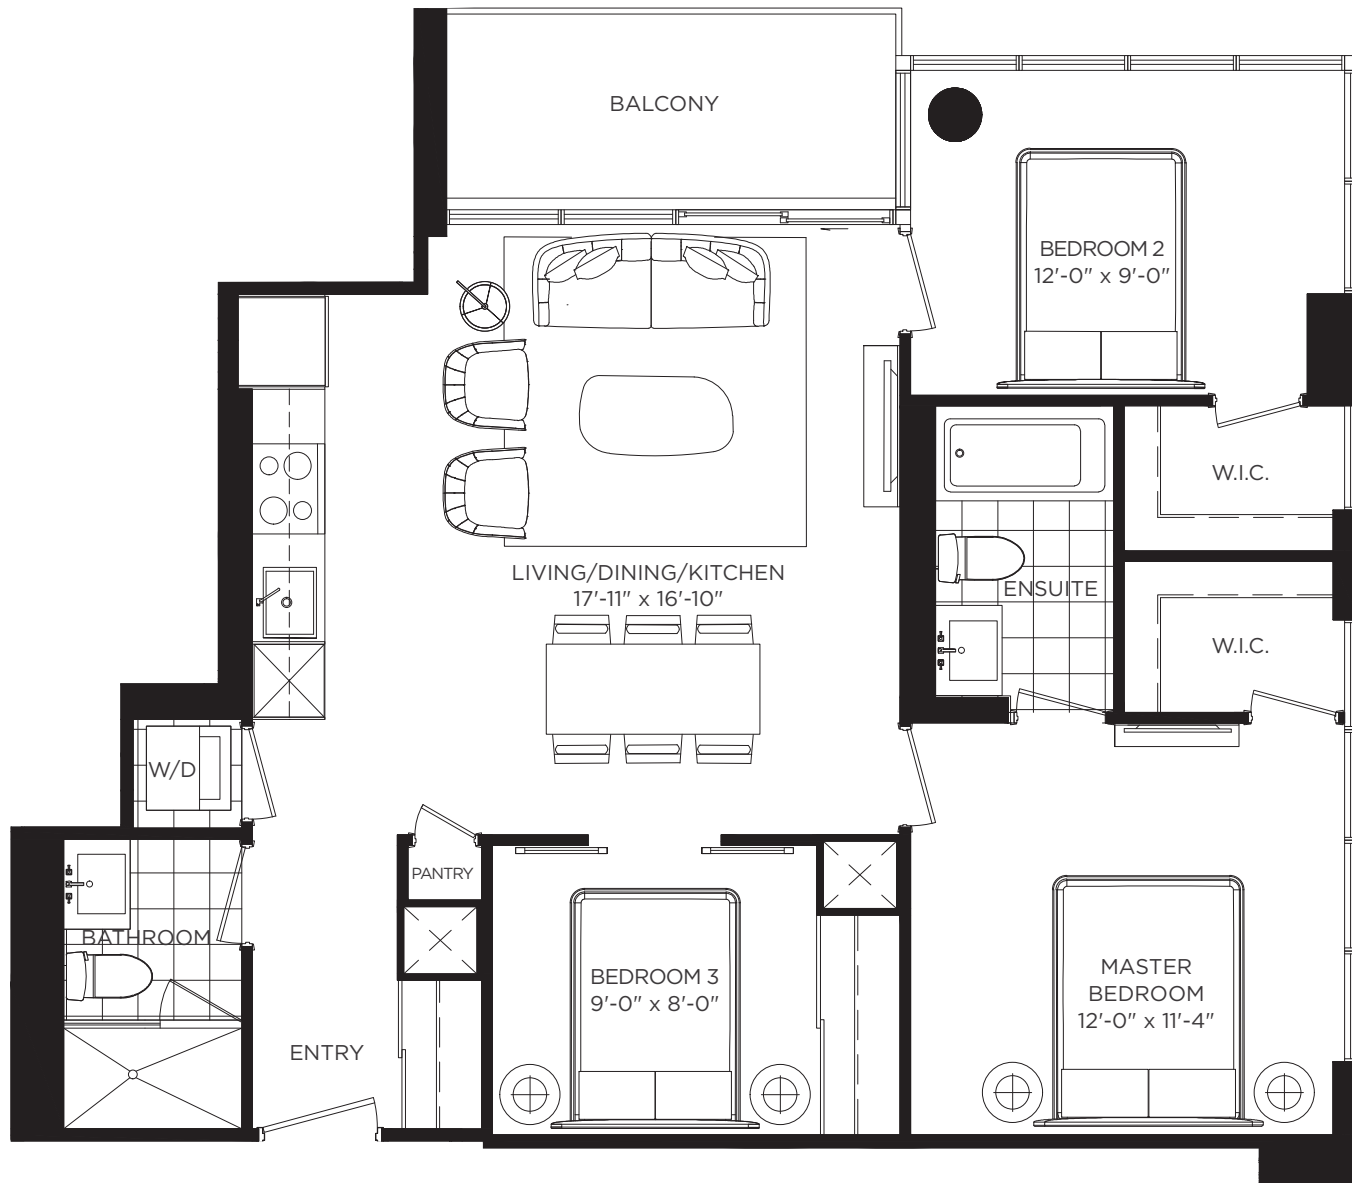

Kensington Park

THREE BEDROOM 926 SQ. FT.

TOWER A2
FLOORS 9-25