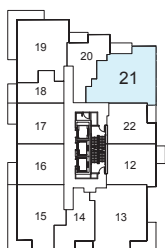

Kensington Park

THREE BEDROOM 926 SQ. FT.

TOWER A2
FLOORS 9-25