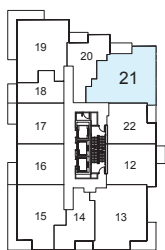

Kensington Park

THREE BEDROOM 926 SQ. FT.

TOWER A2
FLOORS 9-25