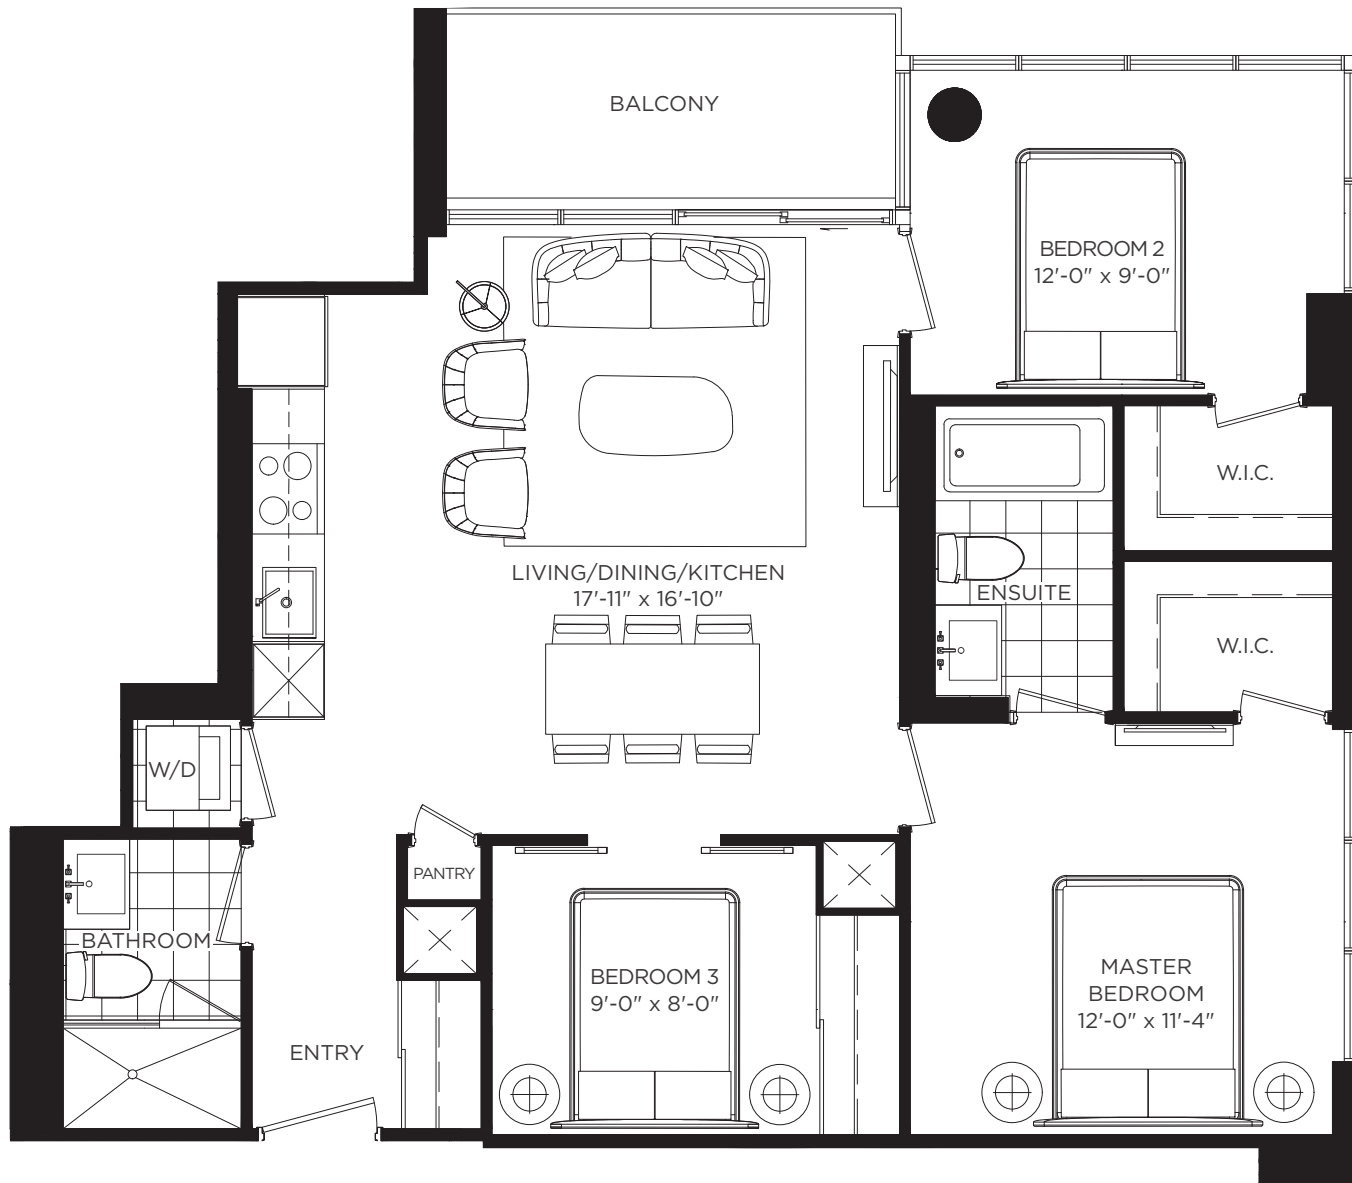

Kensington Park

THREE BEDROOM 926 SQ. FT.

TOWER A2
FLOORS 9-25