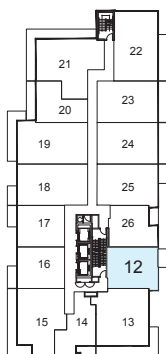

Horbury

ONE BEDROOM + DEN 584 SQ. FT.

TOWER A2
FLOOR 8

TOWER A2
FLOORS 9-25