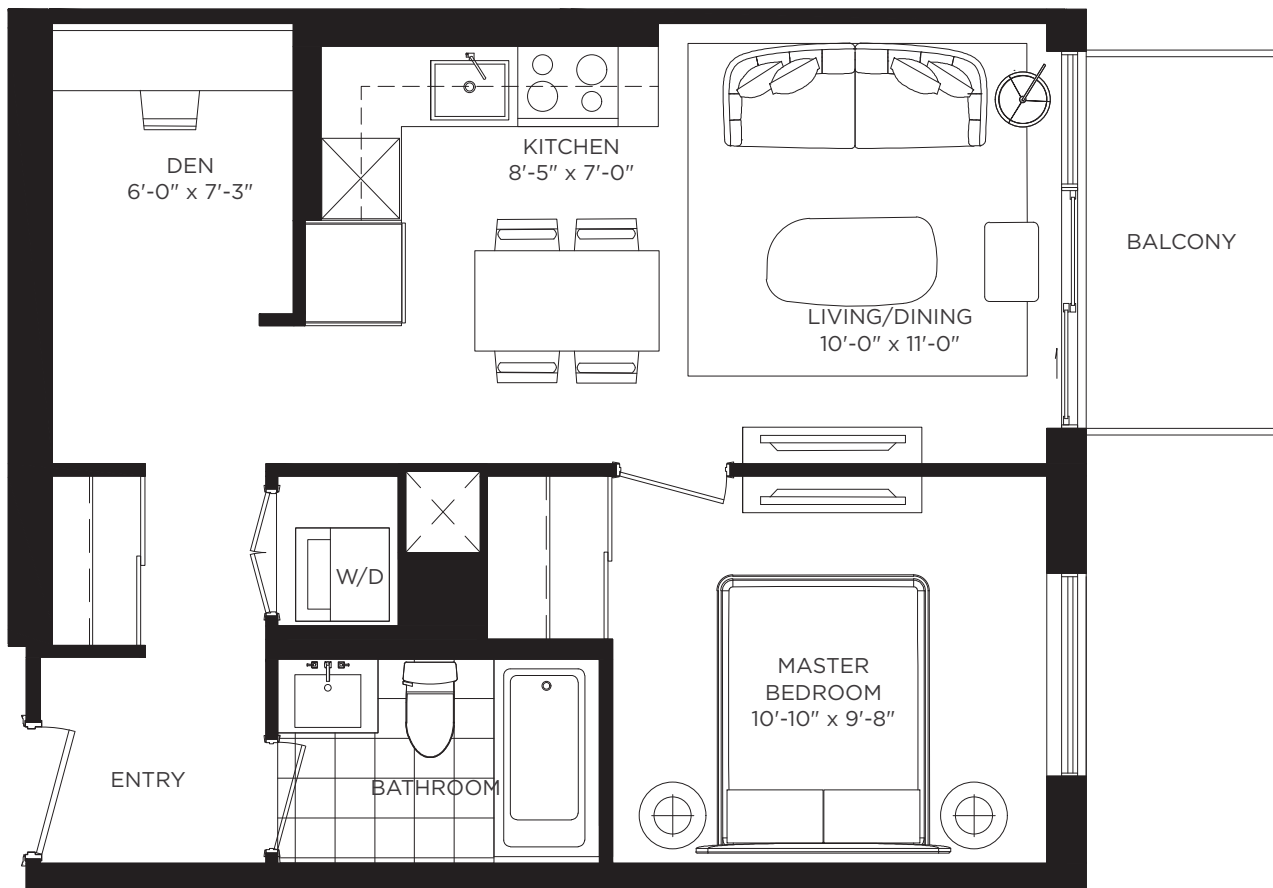

Horbury

ONE BEDROOM + DEN 584 SQ. FT.

TOWER A2
FLOOR 8

TOWER A2
FLOORS 9-25