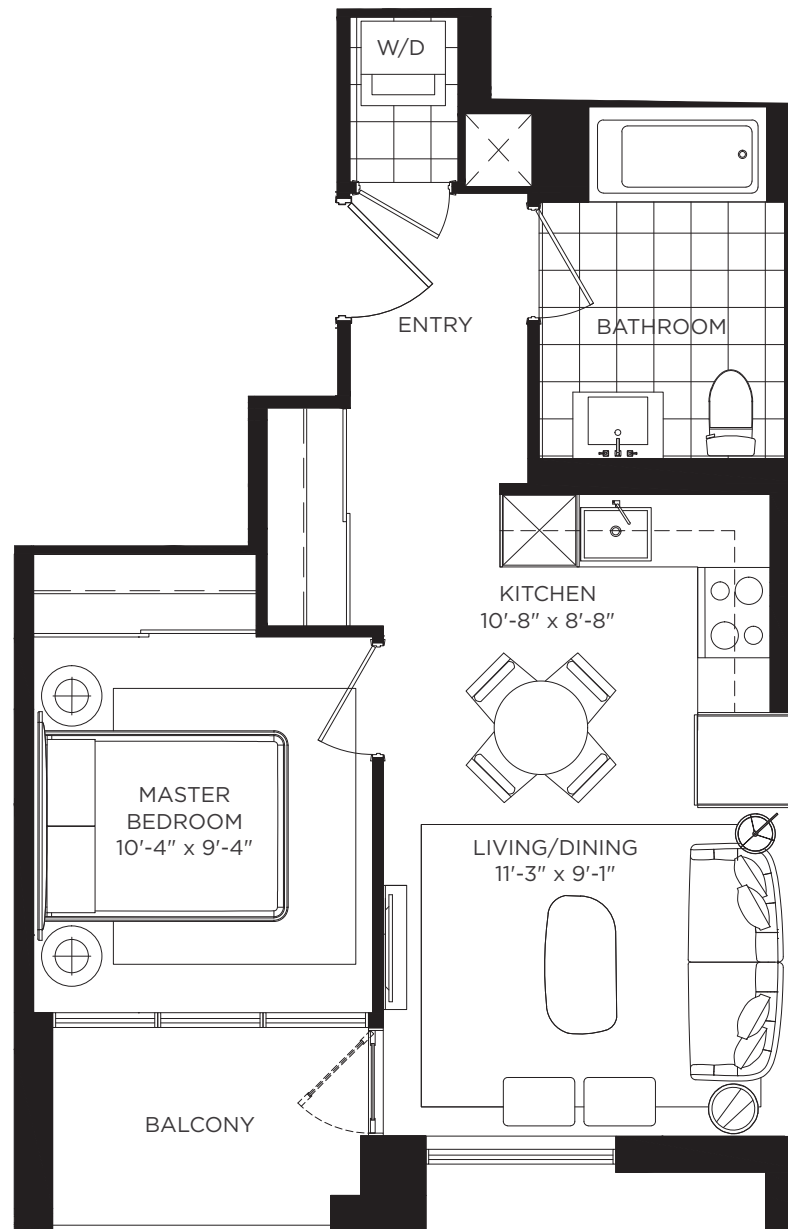

Hesketh

ONE BEDROOM 521 SQ. FT.

FLOOR 6
BLOCK A