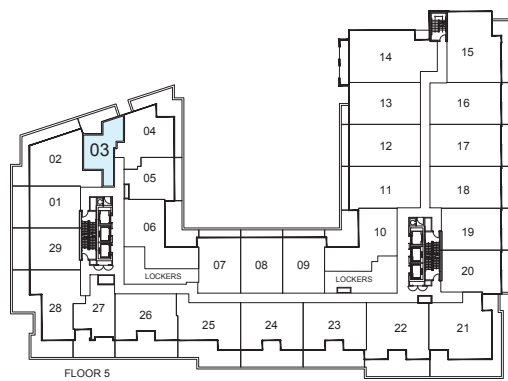

# Colville

ONE BEDROOM 483 SQ. FT.

FLOOR 5  
BLOCK A