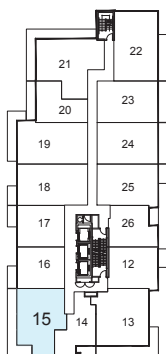

Cambridge Gardens

TWO BEDROOM 764 SQ. FT.

TOWER A2
FLOOR 8

TOWER A2
FLOORS 9-25