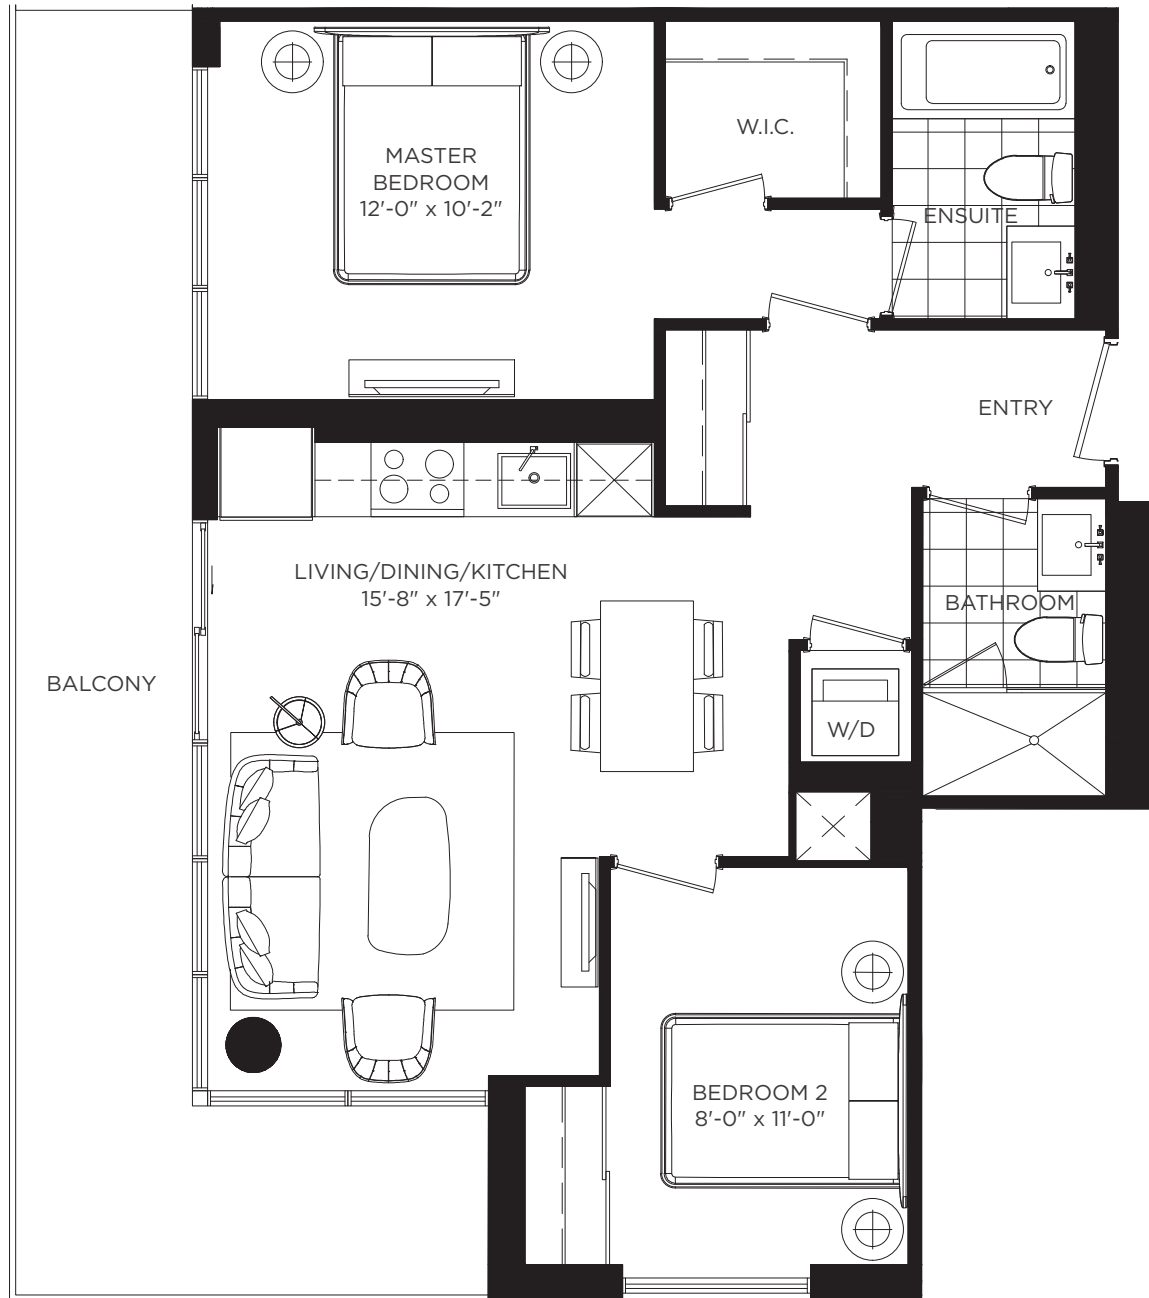

Cambridge Gardens

TWO BEDROOM 764 SQ. FT.

TOWER A2
FLOOR 8

TOWER A2
FLOORS 9-25