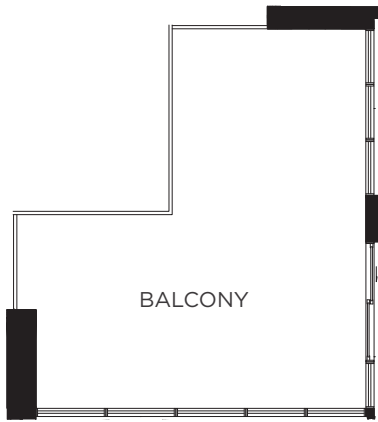

Bevington

TWO BEDROOM 776 SQ. FT.

BALCONY CONDITION ON FLOOR 6