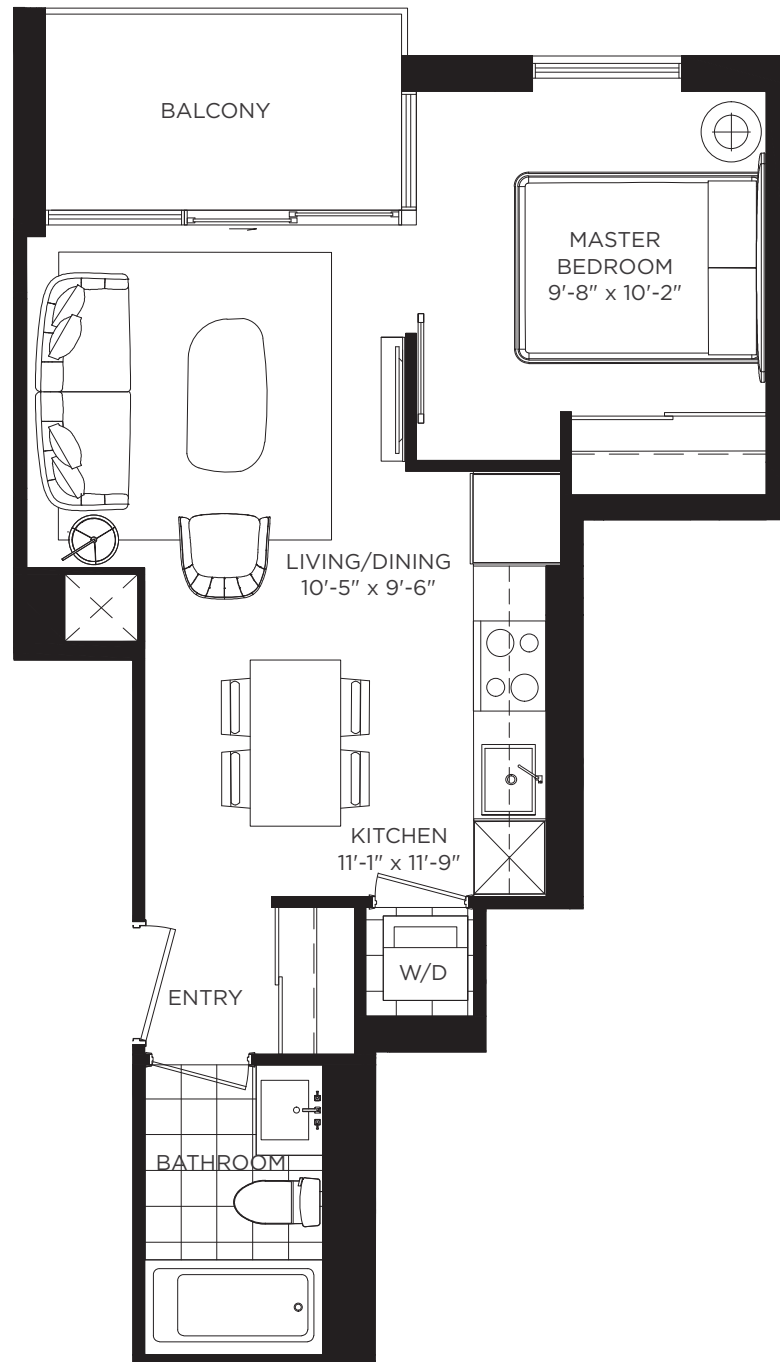

# Barlby

ONE BEDROOM 477 SQ. FT.

TOWER A2  
FLOORS 9-25