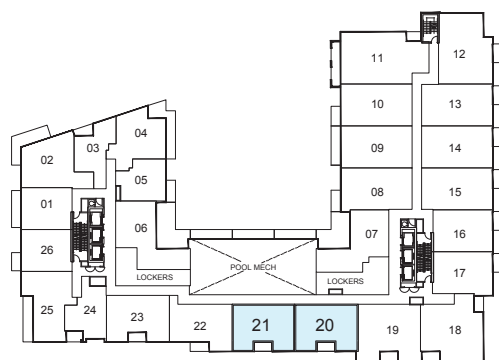

Artesian

TWO BEDROOM 752 SQ. FT.

FLOOR 6
BLOCK A