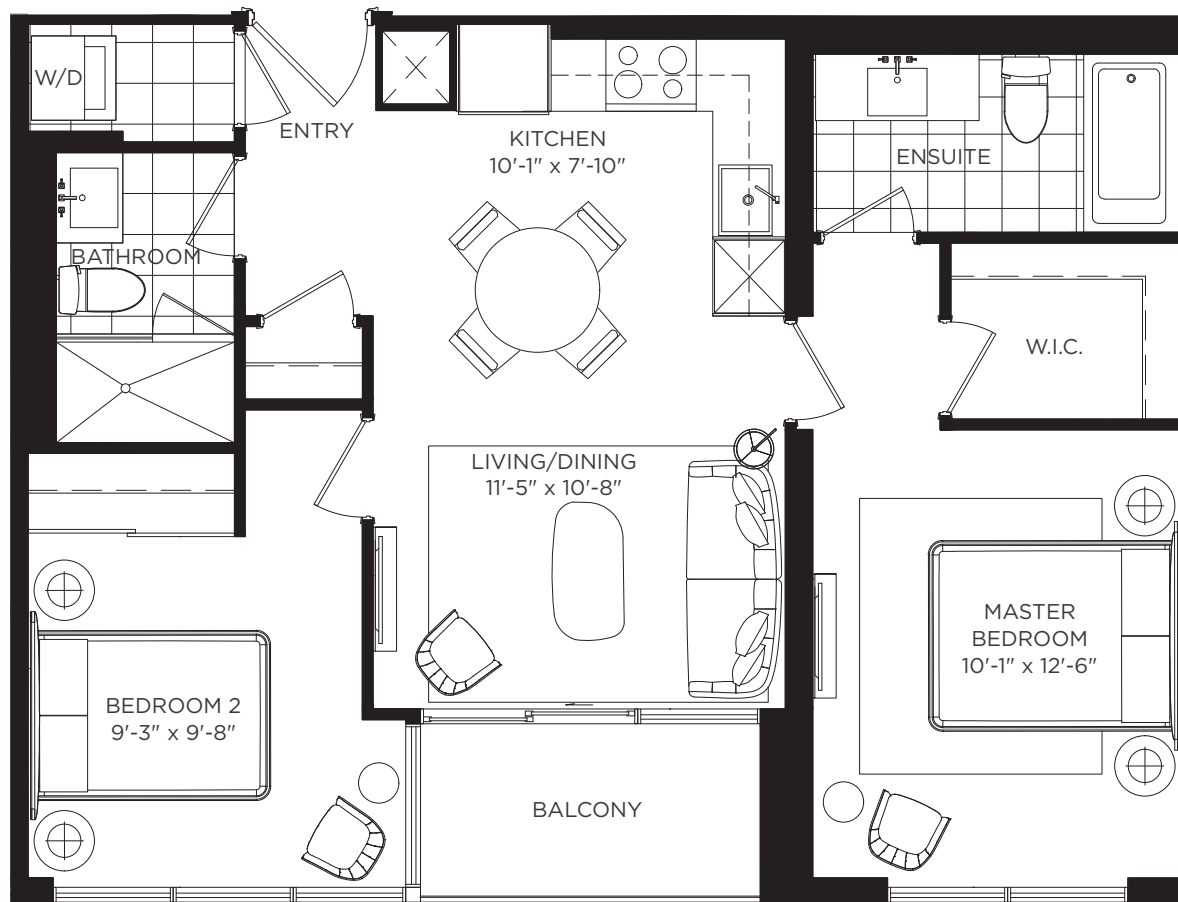

Artesian

TWO BEDROOM 752 SQ. FT.

FLOOR 6
BLOCK A