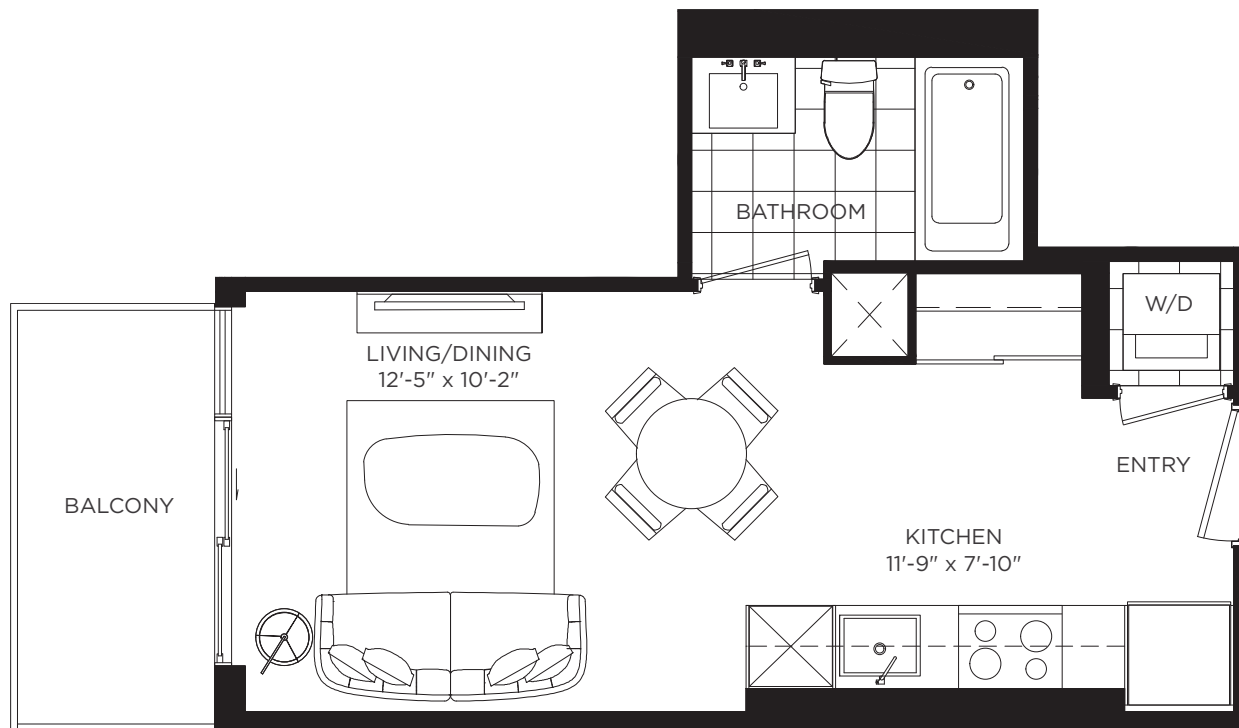

Alba

BACHELOR 330 SQ. FT.

TOWER A2
FLOORS 9-25