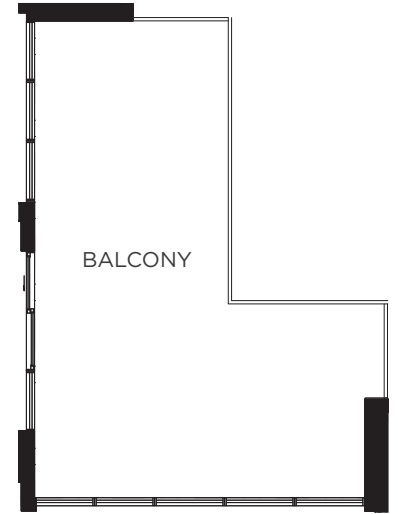

Admiral Mews

TWO BEDROOM 842 SQ. FT.

BALCONY CONDITION ON FLOOR 6